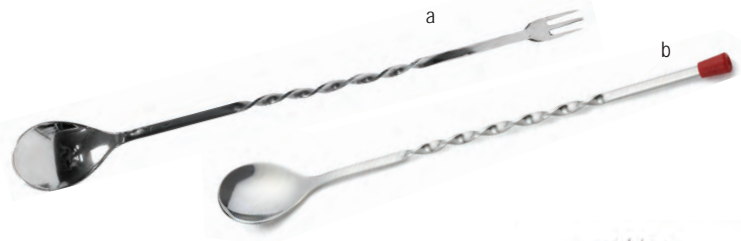

# BAR TOOLS

**Layering Spoon**

Essential for Black and Tans or other layered cocktails

SAN Plastic container with twist-off bottom

Item #	Description	Min Order/ Case Pack
<b>BAR SPOONS—STAINLESS STEEL</b>		
a. *H503K	12" Spoon with Fork	1 ea / 6 ea
b. 501K	11" Spoon with Red Knob	24 ea
*H501K	11" Spoon with Red Knob	12 ea
502K	12" Spoon with Red Knob	24 ea
<b>COCKTAIL &amp; BEER LAYERING SPOON—STAINLESS STEEL</b>		
c. *BTSP00N	4½ x 1¾"	1 ea / 12 ea
<b>BAR STRAINERS—STAINLESS STEEL</b>		
d. S209	4-Prong	1 ea / 12 ea
*H211	Premium 2-Prong, 18/8 S/S	6 ea
e. S211	Julep	1 ea / 12 ea
f. *HS220	Fine Mesh	12 ea
<b>MUDDLERS—STAINLESS STEEL WITH PLASTIC TOP OR WOOD</b>		
g. *H4258	8¾" Muddler, Stainless Steel with Plastic Tip	6 ea
h. 4256	8" Muddler, Wood	24 ea
<b>BOTTLE/CAN OPENERS</b>		
i. CP42	7" Giant Can Punch, S/S	12 ea
j. CT109	4" Can Tapper, Nickel Plated	60 ea
396	7" Flat Pocket Bottle Opener, S/S	1 ea / 36 ea
k. *H3996	7" Flat Pocket Bottle Opener, S/S	12 ea
l. *H76724	Magnetic Bottle/Can Opener	6 ea
<b>TIP CARAFE</b>		
m. 812	3½" dia x 10½"	12 ea / 12 ea