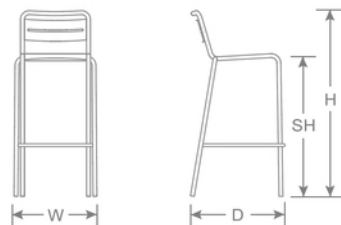

DETAILS

H	W	D	SH	Lbs
40.5"	21.5"	23.5"	30"	18

Outdoor/Indoor Stacking Barstool

E-coated powder coat finish

Made in Italy

Frame: Tubular Steel

Seat/Back: Steel Slats

Quick Ship Finishes:

Special Order Ship Finishes:

SHIPPING

Master Pack Quantity:	4
Master Pack Dimensions:	27"x22.5"x46"
Master Pack Weight:	83 Lbs.
Master Cartons/Pallet:	6
Freight Class:	125
FOB:	PA 17042