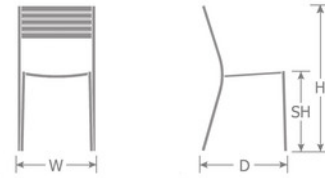

DETAILS

H	W	D	SH	Lbs
33"	17.5"	21"	18"	17

Outdoor/Indoor Stacking Side Chair

E-coated powder coat finish

Frame: Square Tube Steel

Seat/Back: Steel Slats

Stackability: 6

SHIPPING

Master Pack Quantity: 4

Master Pack Dimensions: 39"x27"x20"

Master Pack Weight: 75 Lbs.

Master Cartons/Pallet: 6

Freight Class: 125

FOB: PA 17042

Quick Ship Finishes:

20 Glossy Aluminum