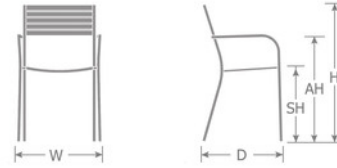

DETAILS

H	W	D	SH	AH	Lbs
33"	20.5"	21"	18"	26"	14

Outdoor/Indoor Stacking Armchair

E-coated powder coat finish

Frame: Square Tube Steel

Seat/Back: Steel & Teak Slats

Stackability: 6

SHIPPING

Master Pack Quantity: 4

Master Pack Dimensions: 39"x26"x22"

Master Pack Weight: 67 Lbs.

Density: 5.9

Master Cartons/Pallet: 6

Freight Class: 150

FOB: PA 17042

Quick Ship Finishes: