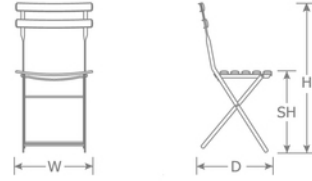

DETAILS

H	W	D	SH	Lbs
32"	17"	17"	18"	10.5

Outdoor/Indoor Folding Side Chair

E-coated powder coat finish

Frame: Steel

Seat/Back: Steel Slats

SHIPPING

Master Pack Quantity: 12

Master Pack Dimensions: 30"x18"x38"

Master Pack Weight: 138 Lbs.

Master Cartons/Pallet: 2

Freight Class: 92.5

FOB: PA 17042

Quick Ship Finishes:

- 
 20 Glossy Aluminum
- 
 22 A/Iron LIMITED QTY
- 
 41 A/Bronze
- 
 50 A/Cherry
- 
 60 A/Green
- 
 61 A/Blue