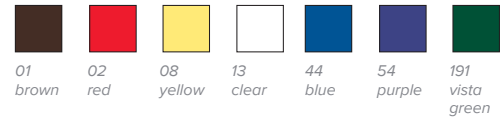

STOCK COLOR•MATE™ CAPS & STANDARD BOTTLES “TT”

NOTE: Select color by adding color suffix (TT) at the end of product

ITEM #	DESCRIPTION	TOP COLOR	FITS	CASE LOT
REPLACEMENT CAPS FOR STANDARD DISPENSERS				
2813-TT	Single-tip standard bottle opening top	Select	8-32 oz bottles	12
2814-13*	Closeable single-tip standard bottle opening top	Clear	8-32 oz bottles	12
2200-TT	Twin Tip standard bottle opening top	Select	8-32 oz bottles	12
2822-05**	FlowCut top standard bottle opening top	White	8-32 oz bottles	12
REPLACEMENT CAPS FOR WIDE-MOUTH DISPENSERS				
2300-TT	Twin Tip wide-mouth bottle opening top	Select	16, 24, & 32 oz bottles	12
3300-TT	Tri Tip wide-mouth bottle opening top	Select	16, 24, & 32 oz bottles	12
4913-TT	Single-tip wide-mouth bottle opening top	Select	16, 24, & 32 oz bottles	12
4914-13	Closeable single-tip wide-mouth bottle opening top	Clear	16, 24, & 32 oz bottles	12
4901-13	Wide-mouth top converter – converts wide-mouth bottle openings to fit standard tops	Clear	16, 24, & 32 oz bottles	12