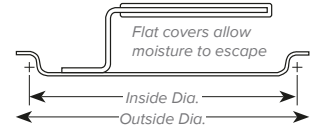

## Wear-Ever® Covers for Aluminum Cookware

- 14-gauge 3004 aluminum
- Welded Torogard™ dipped handle — stays cool to the touch, is heat resistant up to 180°F (82°C), and is equipped with antimicrobial protection
- Easy-grasp handle design for safety and hanging convenience
- Flat covers: Height with handle: 1½" (4.1 cm)
- Domed covers: Deep satin finish

FLAT COVERS	OUTSIDE DIA: IN (CM)	INSIDE DIA: IN (CM)	HEIGHT W/ HANDLE: IN (CM)	DOMED COVERS	OUTSIDE DIA: IN (CM)	INSIDE DIA: IN (CM)	HEIGHT W/ HANDLE IN (CM)	CASE LOT
67311	6⅝ (16.8)	6⅞ (15.4)	1⅝ (4.1)	67411	6⅝ (16.8)	5⅞ (14.9)	2⅞ (5.2)	1
67327	7⅞ (20)	7⅞ (18.1)	1⅝ (4.1)	67427	7⅞ (20)	7⅞ (18.1)	2⅞ (5.2)	1
67312	8⅞ (21.1)	7⅞ (20)	1⅝ (4.1)	67412	8⅞ (21.3)	7½ (19.1)	2⅞ (5.4)	1
67313	9⅞ (23.3)	8⅞ (22.3)	1⅝ (4.1)	67413	9⅞ (23.8)	8½ (21.6)	2⅞ (5.4)	1
67314	9⅞ (24.9)	9⅞ (23.6)	1⅝ (4.1)	67424	10 (25.4)	8¾ (22.2)	2⅞ (5.6)	1
67315	10½ (26.7)	9⅞ (25)	1⅝ (4.1)	—	—	—	—	1
67509	10¾ (27.3)	10⅞ (25.7)	1⅝ (4.1)	67409	10¾ (27.3)	9¾ (24.8)	2¼ (5.7)	1
67317	11⅞ (28.4)	10⅞ (27.1)	1⅝ (4.1)	67417	11⅞ (28.9)	10½ (26.7)	2⅞ (5.6)	1
67318	12 (30.5)	11⅞ (29.1)	1⅝ (4.1)	—	—	—	—	1
67320	12¾ (31.4)	11⅞ (30.1)	1⅝ (4.1)	—	—	—	—	1
67521	12¾ (32.4)	12⅞ (30.7)	1⅝ (4.1)	67421	12⅞ (32.7)	11¼ (29.8)	2⅞ (5.8)	1
67533	13⅞ (34.4)	13⅞ (33.3)	1⅝ (4.1)	67433	13⅞ (34.4)	13⅞ (33.3)	2⅞ (5.8)	1
67541	14⅞ (37.8)	14⅞ (36)	1⅝ (4.1)	67441	14⅞ (37.8)	14⅞ (36)	2⅞ (6.2)	1
67561	17⅞ (43.5)	16¼ (41.3)	1⅝ (4.1)	67461	17⅞ (43.5)	16¼ (41.3)	2⅞ (6.2)	1
67581	18⅞ (47.9)	18⅞ (46.1)	1⅝ (4.1)	—	—	—	—	1
67691	20⅞ (53)	20⅞ (51.2)	1⅝ (4.1)	67491	20⅞ (53)	20⅞ (51.2)	2⅞ (6.5)	1