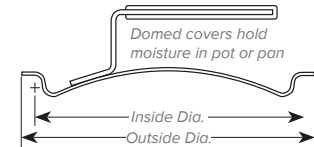

## Wear-Ever® Covers for Aluminum Cookware

- 14-gauge 3004 aluminum
- Welded Torogard™ dipped handle — stays cool to the touch, is heat resistant up to 180°F (82°C), and is equipped with antimicrobial protection
- Easy-grasp handle design for safety and hanging convenience
- Flat covers: Height with handle: 1½" (4.1 cm)
- Domed covers: Deep satin finish

FLAT COVERS	OUTSIDE DIA: IN (CM)	INSIDE DIA: IN (CM)	HEIGHT W/ HANDLE: IN (CM)	DOMED COVERS	OUTSIDE DIA: IN (CM)	INSIDE DIA: IN (CM)	HEIGHT W/ HANDLE IN (CM)	CASE LOT
67311	6⅝ (16.8)	6⅞ (15.4)	1⅝ (4.1)	67411	6⅝ (16.8)	5⅞ (14.9)	2⅞ (5.2)	1
67327	7⅞ (20)	7⅞ (18.1)	1⅝ (4.1)	67427	7⅞ (20)	7⅞ (18.1)	2⅞ (5.2)	1
67312	8⅞ (21.1)	7⅞ (20)	1⅝ (4.1)	67412	8⅞ (21.3)	7½ (19.1)	2⅞ (5.4)	1
67313	9⅞ (23.3)	8⅞ (22.3)	1⅝ (4.1)	67413	9⅞ (23.8)	8½ (21.6)	2⅞ (5.4)	1
67314	9⅞ (24.9)	9⅞ (23.6)	1⅝ (4.1)	67424	10 (25.4)	8¾ (22.2)	2⅞ (5.6)	1
67315	10½ (26.7)	9⅞ (25)	1⅝ (4.1)	—	—	—	—	1
67509	10¾ (27.3)	10⅞ (25.7)	1⅝ (4.1)	67409	10¾ (27.3)	9¾ (24.8)	2¼ (5.7)	1
67317	11⅞ (28.4)	10⅞ (27.1)	1⅝ (4.1)	67417	11⅞ (28.9)	10½ (26.7)	2⅞ (5.6)	1
67318	12 (30.5)	11⅞ (29.1)	1⅝ (4.1)	—	—	—	—	1
67320	12¾ (31.4)	11⅞ (30.1)	1⅝ (4.1)	—	—	—	—	1
67521	12¾ (32.4)	12⅞ (30.7)	1⅝ (4.1)	67421	12⅞ (32.7)	11¼ (29.8)	2⅞ (5.8)	1
67533	13⅞ (34.4)	13⅞ (33.3)	1⅝ (4.1)	67433	13⅞ (34.4)	13⅞ (33.3)	2⅞ (5.8)	1
67541	14⅞ (37.8)	14⅞ (36)	1⅝ (4.1)	67441	14⅞ (37.8)	14⅞ (36)	2⅞ (6.2)	1
67561	17⅞ (43.5)	16¼ (41.3)	1⅝ (4.1)	67461	17⅞ (43.5)	16¼ (41.3)	2⅞ (6.2)	1
67581	18⅞ (47.9)	18⅞ (46.1)	1⅝ (4.1)	—	—	—	—	1
67691	20⅞ (53)	20⅞ (51.2)	1⅝ (4.1)	67491	20⅞ (53)	20⅞ (51.2)	2⅞ (6.5)	1