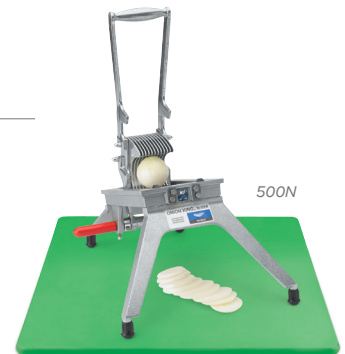

- The perfect cut for high-profit blooming onions
- Lower, sturdy profile takes up less space, provides easy storage
- Ergonomic design for easy leverage
- Spring-loaded handle remains safely in upright position when loading onions

2 TWO YEAR WARRANTY

15604

ITEM #	DESCRIPTION	DIMENSIONS (W X D X H): IN (CM)	REPLACEMENT BLADE ITEM #	CASE LOT
15604	InstaBloom® II	14 x 14 x 19 (30.5 x 68.6 x 40.6)	1560102	1

Onion King®

- Slices whole onions and other firm vegetables in one stroke for fast production
- Cuts exact slice thicknesses every time, raising the quality and consistency of menu items

2 TWO YEAR WARRANTY

509

500N

COMPLETE UNIT #	CUT DESCRIPTION: IN (MM)	OPEN DIMENSIONS (W X D X H): IN (CM)	CLOSED DIMENSIONS (W X D X H): IN (CM)	BLADE ASSEMBLY*	CASE LOT
500N	⅜ (4.8) – 13 blades	19¼ x 13¾ x 19¼ (49 x 34.9 x 49)	19¼ x 13¾ x 15½ (49 x 34.9 x 39.4)	509	1
501N	¼ (6.4) – 11 blades	19¼ x 13¾ x 19¼ (49 x 34.9 x 49)	19¼ x 13¾ x 15½ (49 x 34.9 x 39.4)	511	1
502N	⅜ (9.5) – 7 blades	19¼ x 13¾ x 19¼ (49 x 34.9 x 49)	19¼ x 13¾ x 15½ (49 x 34.9 x 39.4)	510	1
503N	½ (12.7) – 6 blades	19¼ x 13¾ x 19¼ (49 x 34.9 x 49)	19¼ x 13¾ x 15½ (49 x 34.9 x 39.4)	512	1