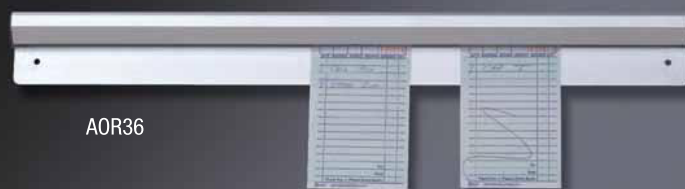

I) Call Bell

A real hum-dinger in stainless steel with a black resin base.

Item No.	Description	Pack	Cu. Ft.	Wt.	List Price
CB338	3⅝" Dia. (8.6 cm) Steel Nickel-Plated Base	144	3	49	5.20 Ea

E

F

G

H

I