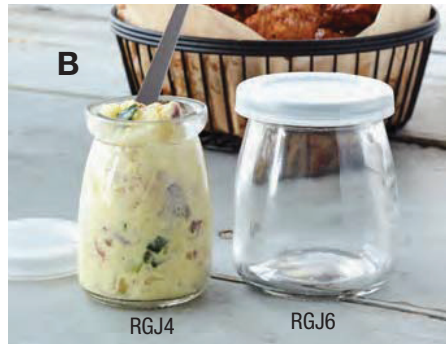

A

NEW

A) Glass Zipper Bags

Cinderella's glass slipper wasn't as pretty as these glass zipper bags! In two sizes, they are perfect for everything!

Item No.	Description	Pack	Cu. Ft.	Wt.
GZB7	7 oz. (207 mL) 3½" Dia. x 3½" H (8.9 x 8.9 cm)	24	1.36	8
GZB22	22 oz. (650.6 mL) 5" Dia. x 4¾" H (12.7 x 12 cm)	12	1.26	8

B) Round Glass Jars

Clearly the best way to showcase foods! There are so many purposes for these 4 and 6 oz. jars.

Item No.	Description	Pack	Cu. Ft.	Wt.
RGJ4	4 oz. (118.3 mL) 2" Dia. x 2½" H (5.1 x 7.3 cm)	12/72	0.89	24
RGJ6	6 oz. (177.4 mL) 2½" Dia. x 3½" H (6.7 x 7.9 cm)	12/72	1.66	35

Plastic Caps

Item No.	Description	Pack	Cu. Ft.	Wt.
LRGJ4	RGJ4 Lid 2½" Dia. x ¾" H (5.4 x 1 cm)	72	0.89	24
LRGJ6	RGJ6 Lid 2½" Dia. x ¾" H (6.7 x 1 cm)	72	1.63	35

NEW

C) Square Glass Jars

So many sizes - so many uses! These trendy jars work at the front or back-of-the-house, at the bar... you can even serve drinks in them!