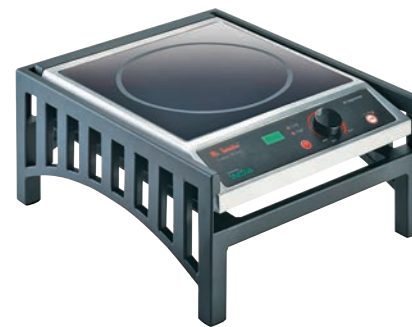

Mission Collection

Bold, distinct, pillared frames highlight the Mission Collection.

Mission Butane Stove Frame

Iwatani Model 35FW Not Included.

ITEM	DESCRIPTION
1363-13	14Wx12Dx7H

Mission Induction Frame

Induction Unit Not Included. 1414-S Fits Spring SR-261C. 1414-V Fits Volrath 59500.

ITEM	DESCRIPTION
1414-S-13	13¾Wx16½D x7H
1414-V-13	14¾Wx16½Dx7H

Mission Chafer Alternatives

ITEM	DESCRIPTION
1360-12-13	12Wx12Dx7½H
1364-12-13	12Wx12Dx5H
1360-22-13	22Wx12Dx7½H
1364-22-13	22Wx12Dx4H

Griddle w/ Heat Guard Handles