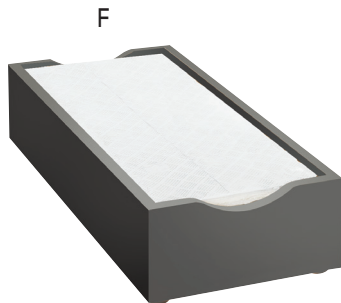

Please visit www.calmil.com/legal for a complete list of California Proposition 65 related items.