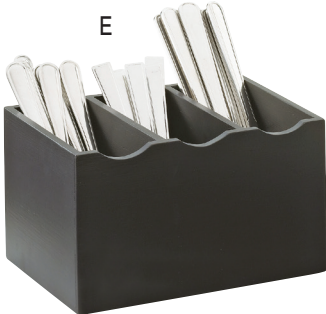

Please visit www.calmil.com/legal for a complete list of California Proposition 65 related items.