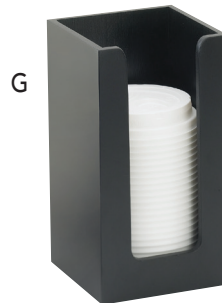

MIDNIGHT BAMBOO collection

A. MIDNIGHT BAMBOO REVOLVING CUP & LID ORGANIZER
Holds up to 3.75" Diameter Cups & Lids.
ITEM 378-96 | 8Wx8Dx18¼H

B. MIDNIGHT BAMBOO CONDIMENT STATION
Pieces Sold Separately.

ITEM 2019-96 | 15Wx14½Dx9¼H
ITEM 298-96 | 4½Wx4½Dx8H - 3 Shown

C. MIDNIGHT BAMBOO 3 STEP JAR DISPLAY
Includes Three Glass Jars.

ITEM 1486-96 | 5Wx14Dx13H
ITEM C4X4GLCN | Replacement Jar

D. MIDNIGHT BAMBOO U-FRAME CARDHOLDERS

ITEM 1510-32-96 | 3½Wx2H
ITEM 1510-46-96 | 4Wx6H
ITEM 1510-811-96 | 8½Wx11H

E. MIDNIGHT BAMBOO FLATWARE DISPLAY

ITEM 1244-96 | 8¼Wx5½Dx4¾H

F. MIDNIGHT BAMBOO NAPKIN HOLDER

ITEM 1234-96 | 4Wx8H

G. MIDNIGHT BAMBOO CUP, LID, OR NAPKIN ORGANIZER

Holds up to 3.75" Diameter Cups & Lids.
ITEM 298-96 | 4½Wx4½Dx8H

H. MIDNIGHT BAMBOO COUNTERTOP TRASH BIN

ITEM 1717-96 | 5DIx7H

Please visit www.calmil.com/legal for a complete list of California Proposition 65 related items.