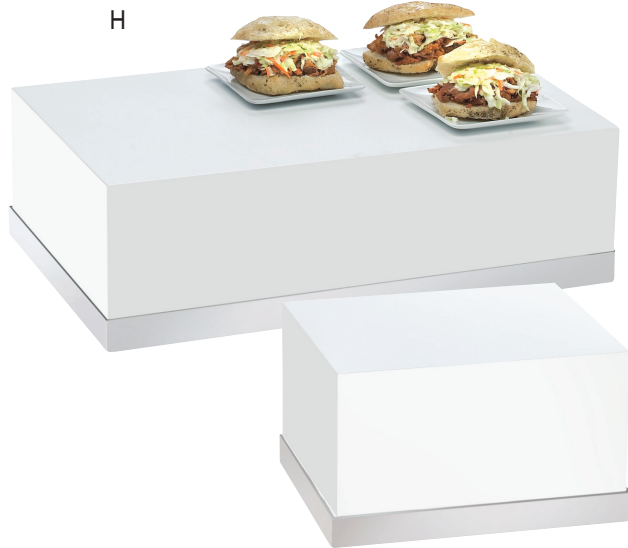

**F. LUXE TURN & SERVE
CEREAL DISPENSER**

4.5 Liter Capacity Per Cylinder.
Stainless Steel Trim (55).

ITEM 3598-3-55 | 20½Wx7¼Dx27H

**G. LUXE THREE STEP
BREAD CASE DISPLAY**

Includes 3 – 13x18 White Trays.
Stainless Steel Trim (55).

ITEM 3020-55 | 19Wx20Dx19H

ITEM 325-13-15 | Replacement Tray

H. LUXE RECTANGULAR RISERS

Stainless Steel Trim (55).

ITEM 3025-55 | 12Wx20Dx6½H

ITEM 3026-55 | 12Wx10Dx6½H

I. LUXE MULTI-LEVEL 4 BOWL DISPLAY

Includes 4 Melamine Bowls.
Stainless Steel Trim (55).