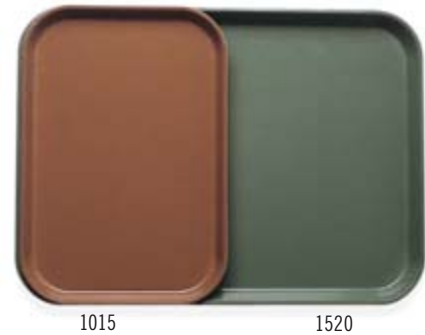

CAMTRAY®

Oval Camtrays

Perfect for banquet service.

Available in Group I colors and patterns (except Doily patterns) and Group III Wood.

Round Camtrays

A favorite for pizza and beverage service.

Available in Group I colors and patterns (except Doily patterns) and Group III Wood.

Insert Camtrays

Fits onto a Camtray to separate hot and cold food, ideal for dietary tray service.

Available in Group I colors and patterns (except Doily patterns) and Group III Wood.

CODE	DIMENSIONS	CASE PACK
Oval		
2500*	19¼" x 24"	6
2700*	22" x 26⅝"	6
Round		
900*	9"	12
1000*	10"	12
1100	11"	12
1200*	12"	12
1300*	13"	12
1400	14"	12
1550*	16" low profile	12
1600	16"	12
1950*	19½" low profile	12
Insert		
1015* 2 trays fit into a 1520	10⅞" x 15"	24
1116* 2 trays fit into a 1622	10⅞" x 15⅞"	24