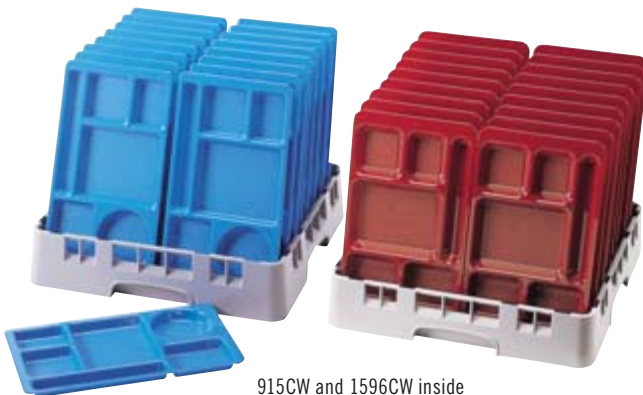

2 X 2 COMPARTMENT TRAYS

- Perfect for school lunch programs or cafeteria-style feeding in correctional facilities.
- Gradual sloping compartment walls promote quick draining and faster drying.
- "Easy grip" handles ensure a better grip for children with smaller hands.
- 915CW, 100CW, SRB13CW and 50CW bowls fit in round compartment.
- 10CW and 150CW bowls fit in square compartment.

Camwear® trays are NSF Listed.
 Co-Polymer trays are not NSF listed.

 CA PROP 65

Styrofoam, the material that many disposable trays are made from, can make up to 30% of the trash volume in landfills.

Cambro Trays are made from FDA approved materials.

Camwear Colors

Co-Polymer Colors

915CP

1596CW

Personalization Available

915CW and 1596CW inside two PR314 Camracks.

915CW & 915CP

1596CW & 1596CP

CODE	DIMENSIONS W x L x D	LIST PRICE EA.
Camwear		
1596CW	9" x 15" x 7/8"	\$ 12.05
915CW	8 3/4" x 15" x 3/4"	12.05
Co-Polymer - BPA FREE		
1596CP	9" x 15" x 7/8"	7.00
915CP	8 3/4" x 15" x 3/4"	7.00

Case Pack: 24