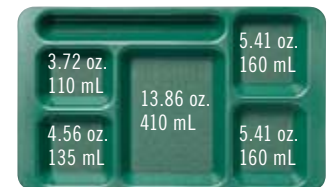

Camwear® trays are NSF Listed.
 Co-Polymer trays are not NSF listed.

 CA PROP 65

Styrofoam, the material that many disposable trays are made from, can make up to 30% of the trash volume in landfills.

Cambro Trays are made from FDA approved materials.

Camwear Colors

Co-Polymer Colors

915CP

1596CW

Personalization Available

915CW and 1596CW inside two PR314 Camracks.

915CW & 915CP

1596CW & 1596CP

CODE	DIMENSIONS W x L x D	LIST PRICE EA.
Camwear		
1596CW	9" x 15" x 7/8"	\$ 12.05
915CW	8 3/4" x 15" x 3/4"	12.05
Co-Polymer - BPA FREE		
1596CP	9" x 15" x 7/8"	7.00
915CP	8 3/4" x 15" x 3/4"	7.00

Case Pack: 24