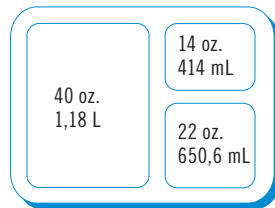

**Co-Polymer Not NSF Listed Colors:**  
Teal (414), Brown (167), Tan (161).  
**Lid Color:** White (148).

**Withstands Temperatures From**  
**Camwear:** -40° to 210°F.  
**Co-Polymer:** -40° to 160°F.

## Co-Polymer Colors

9113CW/9113CP

9114CW/9114CP

CODE	DESCRIPTION	DIMENSIONS W x L x D	LIST PRICE EA.
<b>Camwear</b>			
9113CW	3 Compartments	9" x 11" x 2 <sup>1</sup> / <sub>16</sub> "	\$ 16.05
9114CW	4 Compartments	9" x 11" x 2 <sup>1</sup> / <sub>16</sub> "	16.75
911CWC	Lid fits both trays	9" x 11" x 3 <sup>1</sup> / <sub>16</sub> "	11.35
<b>Co-Polymer - BPA FREE</b>			
9113CP	3 Compartments	8 <sup>7</sup> / <sub>8</sub> " x 10 <sup>1</sup> / <sub>16</sub> " x 2 <sup>5</sup> / <sub>8</sub> "	7.25
9114CP	4 Compartments	8 <sup>15</sup> / <sub>16</sub> " x 10 <sup>3</sup> / <sub>4</sub> " x 2 <sup>5</sup> / <sub>8</sub> "	7.25
911CPC	Lid fits both trays	8 <sup>15</sup> / <sub>16</sub> " x 10 <sup>13</sup> / <sub>16</sub> " x 9 <sup>1</sup> / <sub>16</sub> "	3.95

## Co-Polymer Colors

CODE	DESCRIPTION	DIMENSIONS W x L x D	LIST PRICE EA.
<b>Camwear</b>			
10146DCW	6 Compartments	10" x 14 <sup>3</sup> / <sub>16</sub> " x 1 <sup>1</sup> / <sub>16</sub> "	\$ 17.60
10146DCWC	Lid fits 10146DCW	10 <sup>3</sup> / <sub>4</sub> " x 14 <sup>3</sup> / <sub>4</sub> " x 1 <sup>1</sup> / <sub>16</sub> "	9.35
<b>Co-Polymer - BPA FREE</b>			
10146DCP	6 Compartments	9 <sup>15</sup> / <sub>16</sub> " x 13 <sup>15</sup> / <sub>16</sub> " x 1 <sup>1</sup> / <sub>16</sub> "	9.25
10146DCPC	Lid fits 10146DCP	10 <sup>1</sup> / <sub>16</sub> " x 14 <sup>1</sup> / <sub>16</sub> " x 1 <sup>1</sup> / <sub>16</sub> "	5.40