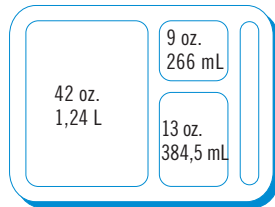

**Co-Polymer Not NSF Listed Colors:**  
Teal (414), Brown (167), Tan (161).  
**Lid Color:** White (148).

**Withstands Temperatures From**  
**Camwear:** -40° to 210°F.  
**Co-Polymer:** -40° to 160°F.

## Co-Polymer Colors

9113CW/9113CP

9114CW/9114CP

CODE	DESCRIPTION	DIMENSIONS W x L x D	LIST PRICE EA.
<b>Camwear</b>			
9113CW	3 Compartments	9" x 11" x 2 <sup>1</sup> / <sub>16</sub> "	\$ 16.05
9114CW	4 Compartments	9" x 11" x 2 <sup>1</sup> / <sub>16</sub> "	16.75
911CWC	Lid fits both trays	9" x 11" x 3 <sup>1</sup> / <sub>16</sub> "	11.35
<b>Co-Polymer - BPA FREE</b>			
9113CP	3 Compartments	8 <sup>7</sup> / <sub>8</sub> " x 10 <sup>1</sup> / <sub>16</sub> " x 2 <sup>5</sup> / <sub>8</sub> "	7.25
9114CP	4 Compartments	8 <sup>15</sup> / <sub>16</sub> " x 10 <sup>3</sup> / <sub>4</sub> " x 2 <sup>5</sup> / <sub>8</sub> "	7.25
911CPC	Lid fits both trays	8 <sup>15</sup> / <sub>16</sub> " x 10 <sup>13</sup> / <sub>16</sub> " x 9 <sup>1</sup> / <sub>16</sub> "	3.95

## Co-Polymer Colors

CODE	DESCRIPTION	DIMENSIONS W x L x D	LIST PRICE EA.
<b>Camwear</b>			
10146DCW	6 Compartments	10" x 14 <sup>3</sup> / <sub>16</sub> " x 1 <sup>1</sup> / <sub>16</sub> "	\$ 17.60
10146DCWC	Lid fits 10146DCW	10 <sup>3</sup> / <sub>4</sub> " x 14 <sup>3</sup> / <sub>4</sub> " x 1 <sup>1</sup> / <sub>16</sub> "	9.35
<b>Co-Polymer - BPA FREE</b>			
10146DCP	6 Compartments	9 <sup>15</sup> / <sub>16</sub> " x 13 <sup>15</sup> / <sub>16</sub> " x 1 <sup>1</sup> / <sub>16</sub> "	9.25
10146DCPC	Lid fits 10146DCP	10 <sup>1</sup> / <sub>16</sub> " x 14 <sup>1</sup> / <sub>16</sub> " x 1 <sup>1</sup> / <sub>16</sub> "	5.40