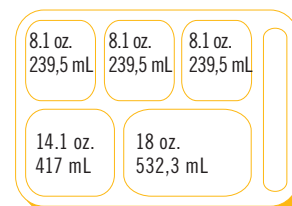

## Co-Polymer Colors

9113CW/9113CP

9114CW/9114CP

CODE	DESCRIPTION	DIMENSIONS W x L x D	LIST PRICE EA.
<b>Camwear</b>			
9113CW	3 Compartments	9" x 11" x 2 <sup>1</sup> / <sub>16</sub> "	\$ 16.05
9114CW	4 Compartments	9" x 11" x 2 <sup>1</sup> / <sub>16</sub> "	16.75
911CWC	Lid fits both trays	9" x 11" x 3 <sup>1</sup> / <sub>16</sub> "	11.35
<b>Co-Polymer - BPA FREE</b>			
9113CP	3 Compartments	8 <sup>7</sup> / <sub>8</sub> " x 10 <sup>1</sup> / <sub>16</sub> " x 2 <sup>5</sup> / <sub>8</sub> "	7.25
9114CP	4 Compartments	8 <sup>15</sup> / <sub>16</sub> " x 10 <sup>3</sup> / <sub>4</sub> " x 2 <sup>5</sup> / <sub>8</sub> "	7.25
911CPC	Lid fits both trays	8 <sup>15</sup> / <sub>16</sub> " x 10 <sup>13</sup> / <sub>16</sub> " x 9 <sup>1</sup> / <sub>16</sub> "	3.95

**Camwear Color:** Beige (133).  
**Lid Color:** Clear (135).

**Co-Polymer Not NSF Listed Colors:**  
Teal (414), Brown (167), Tan (161).  
**Lid Color:** Translucent (190).

**Withstands Temperatures From**  
**Camwear:** -40° to 210°F.  
**Co-Polymer:** -40° to 160°F.

## Co-Polymer Colors

CODE	DESCRIPTION	DIMENSIONS W x L x D	LIST PRICE EA.
<b>Camwear</b>			
10146DCW	6 Compartments	10" x 14 <sup>3</sup> / <sub>16</sub> " x 1 <sup>1</sup> / <sub>16</sub> "	\$ 17.60
10146DCWC	Lid fits 10146DCW	10 <sup>3</sup> / <sub>4</sub> " x 14 <sup>3</sup> / <sub>4</sub> " x 1 <sup>1</sup> / <sub>16</sub> "	9.35
<b>Co-Polymer - BPA FREE</b>			
10146DCP	6 Compartments	9 <sup>15</sup> / <sub>16</sub> " x 13 <sup>15</sup> / <sub>16</sub> " x 1 <sup>1</sup> / <sub>16</sub> "	9.25
10146DCPC	Lid fits 10146DCP	10 <sup>1</sup> / <sub>16</sub> " x 14 <sup>1</sup> / <sub>16</sub> " x 1 <sup>1</sup> / <sub>16</sub> "	5.40