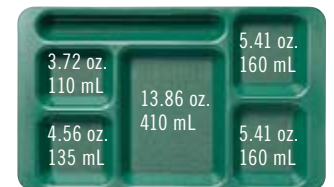

Camwear® trays are NSF Listed.

Co-Polymer trays are not NSF listed.

Styrofoam, the material that many disposable trays are made from, can make up to 30% of the trash volume in landfills.

Cambro Trays are made from FDA approved materials.

Camwear Colors

Co-Polymer Colors

915CP

1596CW

Personalization Available

915CW and 1596CW inside two PR314 Camracks.

915CW & 915CP

1596CW & 1596CP

CODE	DIMENSIONS W x L x D	LIST PRICE EA.
Camwear		
1596CW	9" x 15" x 7/8"	\$ 12.05
915CW	8 3/4" x 15" x 3/4"	12.05
Co-Polymer - BPA FREE		
1596CP	9" x 15" x 7/8"	7.00
915CP	8 3/4" x 15" x 3/4"	7.00

Case Pack: 24