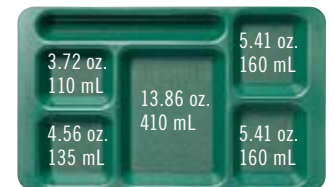

Camwear® trays are NSF Listed.
 Co-Polymer trays are not NSF listed.

 CA PROP 65

Styrofoam, the material that many disposable trays are made from, can make up to 30% of the trash volume in landfills.

Cambro Trays are made from FDA approved materials.

Camwear Colors

Co-Polymer Colors

915CP

1596CW

Personalization Available

915CW and 1596CW inside two PR314 Camracks.

915CW & 915CP

1596CW & 1596CP

CODE	DIMENSIONS W x L x D	LIST PRICE EA.
Camwear		
1596CW	9" x 15" x 7/8"	\$ 12.05
915CW	8 3/4" x 15" x 3/4"	12.05
Co-Polymer - BPA FREE		
1596CP	9" x 15" x 7/8"	7.00
915CP	8 3/4" x 15" x 3/4"	7.00

Case Pack: 24