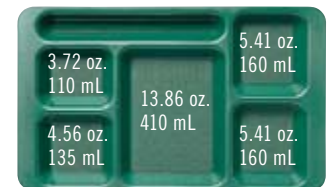

7.7 oz. 12.1 oz.
227,7 mL 357,8 mL

BCT1014, PS1014 & 10146CW

CODE	DIMENSIONS W x L x D	LIST PRICE EA.
Camwear		
10146CW	10" x 14½" x ¾"	\$ 13.70
Budget - BPA FREE		
BCT1014	10" x 14½" x ¾"	10.65
Penny-Saver - BPA FREE		
PS1014	10" x 14½" x ¾"	6.65

Case Pack: 24

PS1014 on OETR314
Open End Tray Rack.

2 X 2 COMPARTMENT TRAYS

- Perfect for school lunch programs or cafeteria-style feeding in correctional facilities.
- Gradual sloping compartment walls promote quick draining and faster drying.
- "Easy grip" handles ensure a better grip for children with smaller hands.
- 915CW, 100CW, SRB13CW and 50CW bowls fit in round compartment.
- 10CW and 150CW bowls fit in square compartment.

Camwear® trays are NSF Listed.
 Co-Polymer trays are not NSF listed.

 CA PROP 65

Styrofoam, the material that many disposable trays are made from, can make up to 30% of the trash volume in landfills.

Cambro Trays are made from FDA approved materials.

Camwear Colors

Co-Polymer Colors

915CW & 915CP

1596CW & 1596CP

CODE	DIMENSIONS W x L x D	LIST PRICE EA.
Camwear		
1596CW	9" x 15" x 7/8"	\$ 12.05
915CW	8 3/4" x 15" x 3/4"	12.05
Co-Polymer - BPA FREE		
1596CP	9" x 15" x 7/8"	7.00
915CP	8 3/4" x 15" x 3/4"	7.00