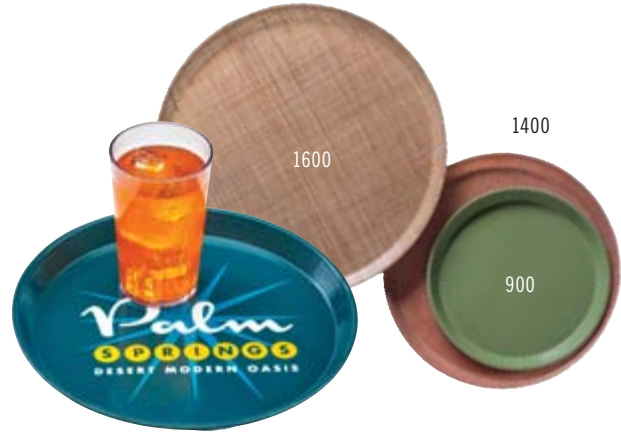

CAMTRAY®

Oval Camtrays

Perfect for banquet service.

Available in Group I colors and patterns (except Doily patterns) and Group III Wood.

Round Camtrays

A favorite for pizza and beverage service.

Available in Group I colors and patterns (except Doily patterns) and Group III Wood.

Insert Camtrays

Fits onto a Camtray to separate hot and cold food, ideal for dietary tray service.

Available in Group I colors and patterns (except Doily patterns) and Group III Wood.

CODE	DIMENSIONS	CASE PACK
Oval		
2500*	19¼" x 24"	6
2700*	22" x 26⅝"	6
Round		
900*	9"	12
1000*	10"	12
1100	11"	12
1200*	12"	12
1300*	13"	12
1400	14"	12
1550*	16" low profile	12
1600	16"	12
1950*	19½" low profile	12
Insert		
1015* 2 trays fit into a 1520	10⅞" x 15"	24
1116* 2 trays fit into a 1622	10⅞" x 15⅞"	24