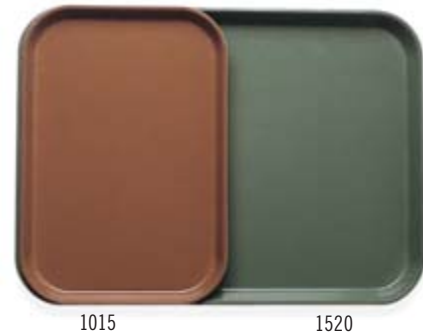

CAMTRAY®

Oval Camtrays

Perfect for banquet service.

Available in Group I colors and patterns (except Doily patterns) and Group III Wood.

Round Camtrays

A favorite for pizza and beverage service.

Available in Group I colors and patterns (except Doily patterns) and Group III Wood.

Insert Camtrays

Fits onto a Camtray to separate hot and cold food, ideal for dietary tray service.

Available in Group I colors and patterns (except Doily patterns) and Group III Wood.

CODE	DIMENSIONS	CASE PACK
Oval		
2500*	19¼" x 24"	6
2700*	22" x 26⅝"	6
Round		
900*	9"	12
1000*	10"	12
1100	11"	12
1200*	12"	12
1300*	13"	12
1400	14"	12
1550*	16" low profile	12
1600	16"	12
1950*	19½" low profile	12
Insert		
1015* 2 trays fit into a 1520	10⅞" x 15"	24
1116* 2 trays fit into a 1622	10⅞" x 15⅞"	24