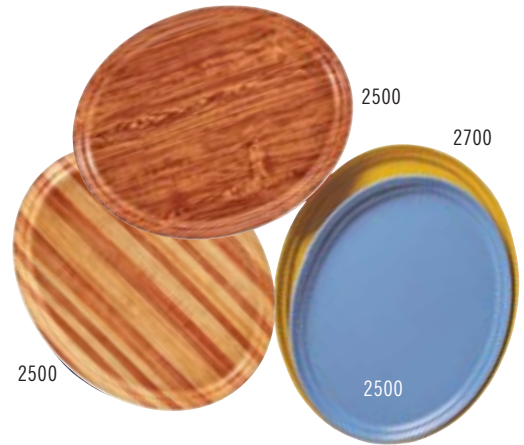

CAMTRAY®

Oval Camtrays

Perfect for banquet service.

Available in Group I colors and patterns (except Doily patterns) and Group III Wood.

Round Camtrays

A favorite for pizza and beverage service.

Available in Group I colors and patterns (except Doily patterns) and Group III Wood.

Insert Camtrays

Fits onto a Camtray to separate hot and cold food, ideal for dietary tray service.

Available in Group I colors and patterns (except Doily patterns) and Group III Wood.

CODE	DIMENSIONS	CASE PACK
Oval		
2500*	19¼" x 24"	6
2700*	22" x 26⅝"	6
Round		
900*	9"	12
1000*	10"	12
1100	11"	12
1200*	12"	12
1300*	13"	12
1400	14"	12
1550*	16" low profile	12
1600	16"	12
1950*	19½" low profile	12
Insert		
1015* 2 trays fit into a 1520	10⅞" x 15"	24
1116* 2 trays fit into a 1622	10⅞" x 15⅞"	24