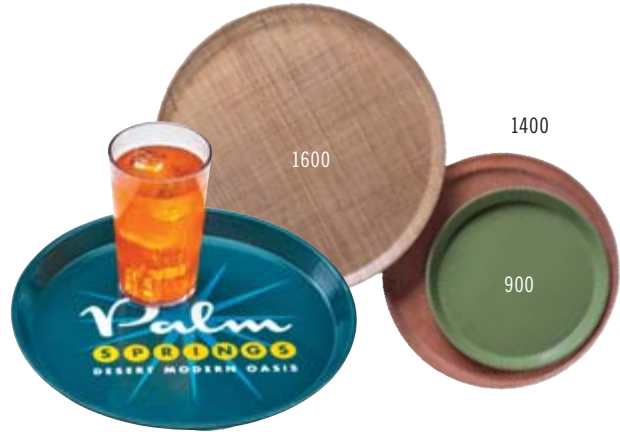

CAMTRAY®

Oval Camtrays

Perfect for banquet service.

Available in Group I colors and patterns (except Doily patterns) and Group III Wood.

Round Camtrays

A favorite for pizza and beverage service.

Available in Group I colors and patterns (except Doily patterns) and Group III Wood.

Insert Camtrays

Fits onto a Camtray to separate hot and cold food, ideal for dietary tray service.

Available in Group I colors and patterns (except Doily patterns) and Group III Wood.

CODE	DIMENSIONS	CASE PACK
Oval		
2500*	19¼" x 24"	6
2700*	22" x 26⅝"	6
Round		
900*	9"	12
1000*	10"	12
1100	11"	12
1200*	12"	12
1300*	13"	12
1400	14"	12
1550*	16" low profile	12
1600	16"	12
1950*	19½" low profile	12
Insert		
1015* 2 trays fit into a 1520	10⅞" x 15"	24
1116* 2 trays fit into a 1622	10⅞" x 15⅞"	24