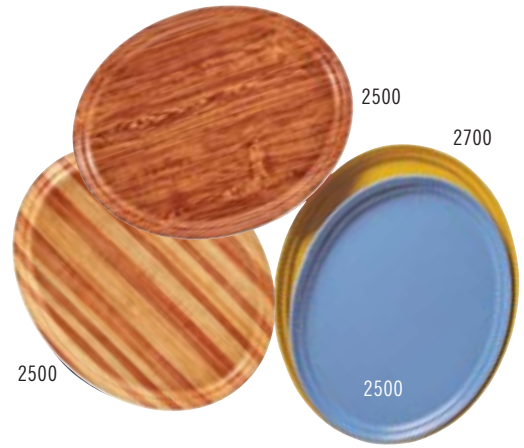

CAMTRAY®

Oval Camtrays

Perfect for banquet service.

Available in Group I colors and patterns (except Doily patterns) and Group III Wood.

Round Camtrays

A favorite for pizza and beverage service.

Available in Group I colors and patterns (except Doily patterns) and Group III Wood.

Insert Camtrays

Fits onto a Camtray to separate hot and cold food, ideal for dietary tray service.

Available in Group I colors and patterns (except Doily patterns) and Group III Wood.

| CODE | DIMENSIONS | CASE PACK |
|-------------------------------|------------------|-----------|
| Oval | | |
| 2500* | 19¼" x 24" | 6 |
| 2700* | 22" x 26⅝" | 6 |
| Round | | |
| 900* | 9" | 12 |
| 1000* | 10" | 12 |
| 1100 | 11" | 12 |
| 1200* | 12" | 12 |
| 1300* | 13" | 12 |
| 1400 | 14" | 12 |
| 1550* | 16" low profile | 12 |
| 1600 | 16" | 12 |
| 1950* | 19½" low profile | 12 |
| Insert | | |
| 1015* 2 trays fit into a 1520 | 10⅞" x 15" | 24 |
| 1116* 2 trays fit into a 1622 | 10⅞" x 15⅞" | 24 |