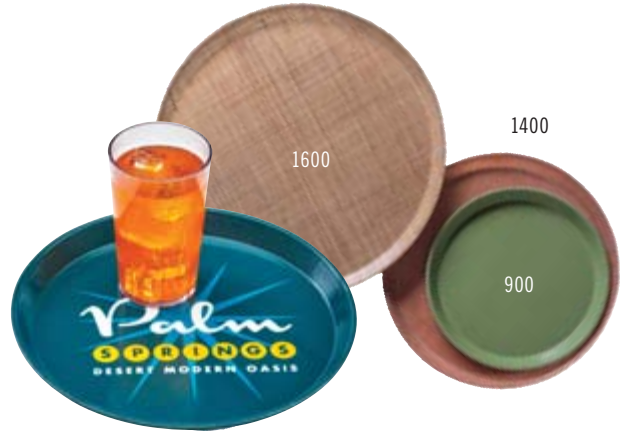

CAMTRAY®

Oval Camtrays

Perfect for banquet service.

Available in Group I colors and patterns (except Doily patterns) and Group III Wood.

Round Camtrays

A favorite for pizza and beverage service.

Available in Group I colors and patterns (except Doily patterns) and Group III Wood.

Insert Camtrays

Fits onto a Camtray to separate hot and cold food, ideal for dietary tray service.

Available in Group I colors and patterns (except Doily patterns) and Group III Wood.

| CODE | DIMENSIONS | CASE PACK |
|-------------------------------|------------------|-----------|
| Oval | | |
| 2500* | 19¼" x 24" | 6 |
| 2700* | 22" x 26⅝" | 6 |
| Round | | |
| 900* | 9" | 12 |
| 1000* | 10" | 12 |
| 1100 | 11" | 12 |
| 1200* | 12" | 12 |
| 1300* | 13" | 12 |
| 1400 | 14" | 12 |
| 1550* | 16" low profile | 12 |
| 1600 | 16" | 12 |
| 1950* | 19½" low profile | 12 |
| Insert | | |
| 1015* 2 trays fit into a 1520 | 10⅞" x 15" | 24 |
| 1116* 2 trays fit into a 1622 | 10⅞" x 15⅞" | 24 |