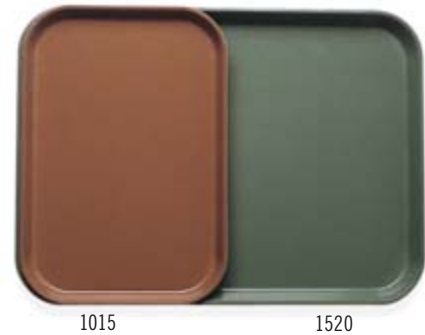

CAMTRAY®

Oval Camtrays

Perfect for banquet service.

Available in Group I colors and patterns (except Doily patterns) and Group III Wood.

Round Camtrays

A favorite for pizza and beverage service.

Available in Group I colors and patterns (except Doily patterns) and Group III Wood.

Insert Camtrays

Fits onto a Camtray to separate hot and cold food, ideal for dietary tray service.

Available in Group I colors and patterns (except Doily patterns) and Group III Wood.

| CODE | DIMENSIONS | CASE PACK |
|-------------------------------|------------------|-----------|
| Oval | | |
| 2500* | 19¼" x 24" | 6 |
| 2700* | 22" x 26⅝" | 6 |
| Round | | |
| 900* | 9" | 12 |
| 1000* | 10" | 12 |
| 1100 | 11" | 12 |
| 1200* | 12" | 12 |
| 1300* | 13" | 12 |
| 1400 | 14" | 12 |
| 1550* | 16" low profile | 12 |
| 1600 | 16" | 12 |
| 1950* | 19½" low profile | 12 |
| Insert | | |
| 1015* 2 trays fit into a 1520 | 10⅞" x 15" | 24 |
| 1116* 2 trays fit into a 1622 | 10⅞" x 15⅞" | 24 |