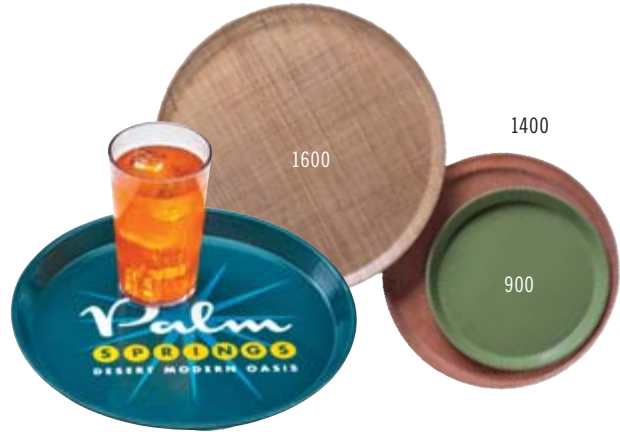

## Oval Camtrays

Perfect for banquet service.

Available in Group I colors and patterns (except Doily patterns) and Group III Wood.

## Round Camtrays

A favorite for pizza and beverage service.

Available in Group I colors and patterns (except Doily patterns) and Group III Wood.

## Insert Camtrays

Fits onto a Camtray to separate hot and cold food, ideal for dietary tray service.

Available in Group I colors and patterns (except Doily patterns) and Group III Wood.

CODE	DIMENSIONS	CASE PACK
<b>Oval</b>		
2500*	19¼" x 24"	6
2700*	22" x 26⅝"	6
<b>Round</b>		
900*	9"	12
1000*	10"	12
1100	11"	12
1200*	12"	12
1300*	13"	12
1400	14"	12
1550*	16" low profile	12
1600	16"	12
1950*	19½" low profile	12
<b>Insert</b>		
1015* 2 trays fit into a 1520	10⅞" x 15"	24
1116* 2 trays fit into a 1622	10⅞" x 15⅞"	24