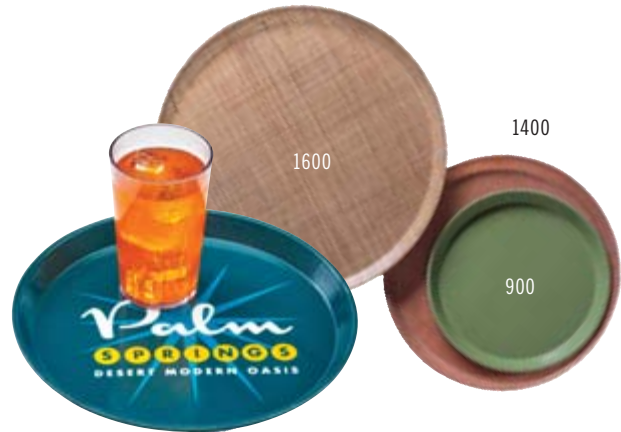

CAMTRAY®

Oval Camtrays

Perfect for banquet service.

Available in Group I colors and patterns (except Doily patterns) and Group III Wood.

Round Camtrays

A favorite for pizza and beverage service.

Available in Group I colors and patterns (except Doily patterns) and Group III Wood.

Insert Camtrays

Fits onto a Camtray to separate hot and cold food, ideal for dietary tray service.

Available in Group I colors and patterns (except Doily patterns) and Group III Wood.

CODE	DIMENSIONS	CASE PACK
Oval		
2500*	19¼" x 24"	6
2700*	22" x 26⅝"	6
Round		
900*	9"	12
1000*	10"	12
1100	11"	12
1200*	12"	12
1300*	13"	12
1400	14"	12
1550*	16" low profile	12
1600	16"	12
1950*	19½" low profile	12
Insert		
1015* 2 trays fit into a 1520	10⅞" x 15"	24
1116* 2 trays fit into a 1622	10⅞" x 15⅞"	24