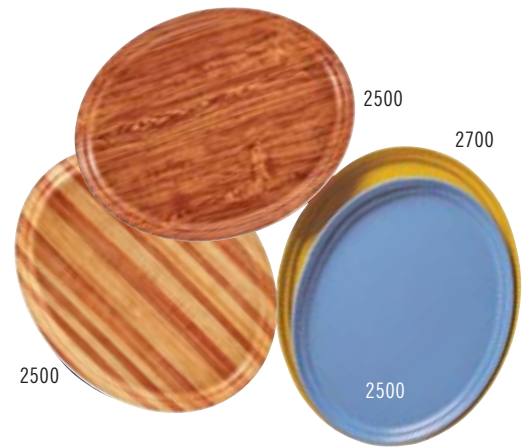

CAMTRAY®

Oval Camtrays

Perfect for banquet service.

Available in Group I colors and patterns (except Doily patterns) and Group III Wood.

Round Camtrays

A favorite for pizza and beverage service.

Available in Group I colors and patterns (except Doily patterns) and Group III Wood.

Insert Camtrays

Fits onto a Camtray to separate hot and cold food, ideal for dietary tray service.

Available in Group I colors and patterns (except Doily patterns) and Group III Wood.

CODE	DIMENSIONS	CASE PACK
Oval		
2500*	19¼" x 24"	6
2700*	22" x 26⅝"	6
Round		
900*	9"	12
1000*	10"	12
1100	11"	12
1200*	12"	12
1300*	13"	12
1400	14"	12
1550*	16" low profile	12
1600	16"	12
1950*	19½" low profile	12
Insert		
1015* 2 trays fit into a 1520	10⅞" x 15"	24
1116* 2 trays fit into a 1622	10⅞" x 15⅞"	24