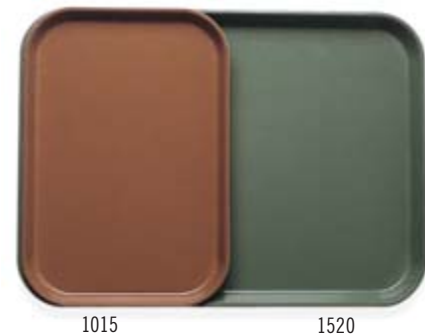

CAMTRAY®

Oval Camtrays

Perfect for banquet service.

Available in Group I colors and patterns (except Doily patterns) and Group III Wood.

Round Camtrays

A favorite for pizza and beverage service.

Available in Group I colors and patterns (except Doily patterns) and Group III Wood.

Insert Camtrays

Fits onto a Camtray to separate hot and cold food, ideal for dietary tray service.

Available in Group I colors and patterns (except Doily patterns) and Group III Wood.

CODE	DIMENSIONS	CASE PACK
Oval		
2500*	19¼" x 24"	6
2700*	22" x 26⅝"	6
Round		
900*	9"	12
1000*	10"	12
1100	11"	12
1200*	12"	12
1300*	13"	12
1400	14"	12
1550*	16" low profile	12
1600	16"	12
1950*	19½" low profile	12
Insert		
1015* 2 trays fit into a 1520	10⅞" x 15"	24
1116* 2 trays fit into a 1622	10⅞" x 15⅞"	24