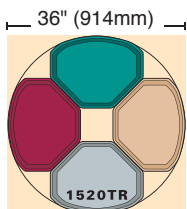

- Stain and odor resistant.
- Stacking lugs keep trays stacked securely in place and ensure proper air flow.

Rectangular Camtrays

The industry standard.

Available in Group I colors and patterns and Group III Wood.

Trapezoid Camtrays

Saves tabletop space and increases seating capacity.

Available in Group I colors and patterns and Group III Wood.

CODE	DIMENSIONS	CASE PACK	LIST PRICE EA.	
			GROUP I	GROUP III
Rectangular				
46	4¼" x 6"	12	\$	\$
57*	4 ¹⁵ / ₁₆ " x 6 ¹⁵ / ₁₆ "	12		
810	8" x 9 ⁷ / ₈ "	12		
915	8¾" x 15"	12		
926*	8 ⁷ / ₈ " x 25 ⁵ / ₁₆ " x 1"	12		
1014	10 ⁵ / ₈ " x 13¾"	12		
1216	12" x 16 ⁵ / ₁₆ "	12		
1318*	12 ⁵ / ₈ " x 17¾" x 1 ¹ / ₁₆ "	12		
1418	14" x 18"	12		
1520	15" x 20¼"	12		
1622	16" x 22"	12		
16225*	16½" x 22½"	12		
1826	17 ⁷ / ₈ " x 25¾"	6		
2025*	20¾" x 25 ⁵ / ₁₆ "	6		
Trapezoid				
1418TR	14" x 18"	12		
1422TR*	14" x 22"	12		
1520TR*	14 ⁹ / ₁₆ " x 19½"	12		