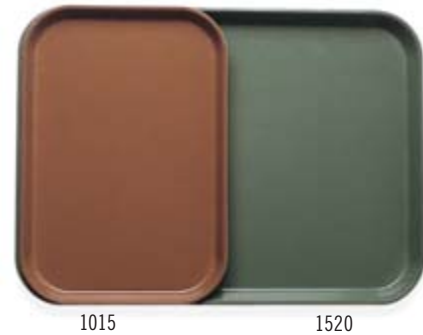

## Round Camtrays

A favorite for pizza and beverage service.

Available in Group I colors and patterns (except Doily patterns) and Group III Wood.

## Insert Camtrays

Fits onto a Camtray to separate hot and cold food, ideal for dietary tray service.

Available in Group I colors and patterns (except Doily patterns) and Group III Wood.

CODE	DIMENSIONS	CASE PACK
<b>Oval</b>		
2500*	19¼" x 24"	6
2700*	22" x 26⅝"	6
<b>Round</b>		
900*	9"	12
1000*	10"	12
1100	11"	12
1200*	12"	12
1300*	13"	12
1400	14"	12
1550*	16" low profile	12
1600	16"	12
1950*	19½" low profile	12
<b>Insert</b>		
1015* 2 trays fit into a 1520	10⅞" x 15"	24
1116* 2 trays fit into a 1622	10⅞" x 15⅞"	24