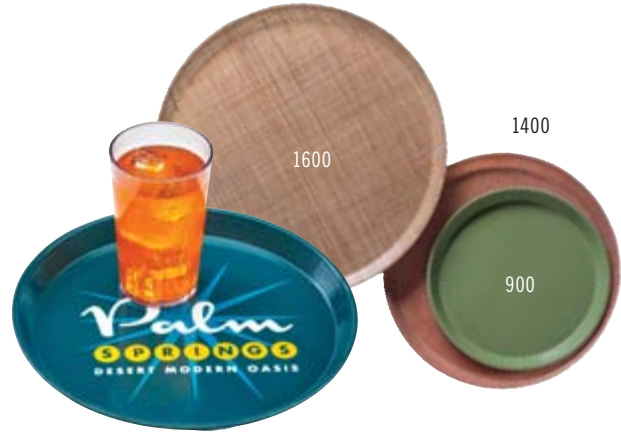

## Oval Camtrays

Perfect for banquet service.

Available in Group I colors and patterns (except Doily patterns) and Group III Wood.

## Round Camtrays

A favorite for pizza and beverage service.

Available in Group I colors and patterns (except Doily patterns) and Group III Wood.

## Insert Camtrays

Fits onto a Camtray to separate hot and cold food, ideal for dietary tray service.

Available in Group I colors and patterns (except Doily patterns) and Group III Wood.

CODE	DIMENSIONS	CASE PACK
<b>Oval</b>		
2500*	19¼" x 24"	6
2700*	22" x 26⅝"	6
<b>Round</b>		
900*	9"	12
1000*	10"	12
1100	11"	12
1200*	12"	12
1300*	13"	12
1400	14"	12
1550*	16" low profile	12
1600	16"	12
1950*	19½" low profile	12
<b>Insert</b>		
1015* 2 trays fit into a 1520	10⅞" x 15"	24
1116* 2 trays fit into a 1622	10⅞" x 15⅞"	24