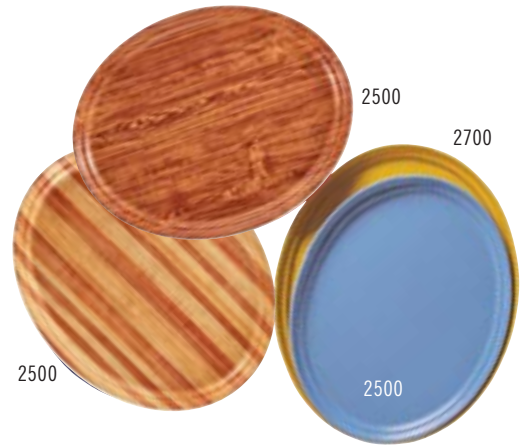

## Oval Camtrays

Perfect for banquet service.

Available in Group I colors and patterns (except Doily patterns) and Group III Wood.

## Round Camtrays

A favorite for pizza and beverage service.

Available in Group I colors and patterns (except Doily patterns) and Group III Wood.