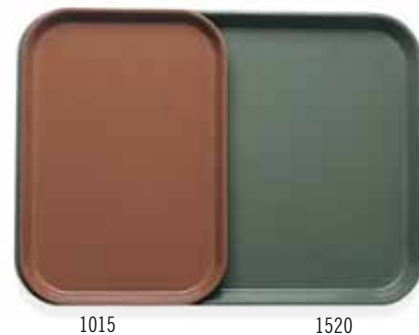

CAMTRAY®

Oval Camtrays

Perfect for banquet service.

Available in Group I colors and patterns (except Doily patterns) and Group III Wood.

Round Camtrays

A favorite for pizza and beverage service.

Available in Group I colors and patterns (except Doily patterns) and Group III Wood.

Insert Camtrays

Fits onto a Camtray to separate hot and cold food, ideal for dietary tray service.

Available in Group I colors and patterns (except Doily patterns) and Group III Wood.

CODE	DIMENSIONS	CASE PACK	LIST PRICE EA.	
			GROUP I	GROUP III
Oval				
2500*	19 ³ / ₄ " x 24"	6	\$	\$
2700*	22" x 26 ³ / ₈ "	6		
Round				
900*	9"	12		
1000*	10"	12		
1100	11"	12		
1200*	12"	12		
1300*	13"	12		
1400	14"	12		
1550*	16" low profile	12		
1600	16"	12		
1950*	19 ¹ / ₂ " low profile	12		
Insert				
1015* (2 trays fit into a 1520)	10 ³ / ₈ " x 15"	24		
1116* (2 trays fit into a 1622)	10 ³ / ₈ " x 15 ³ / ₈ "	24		