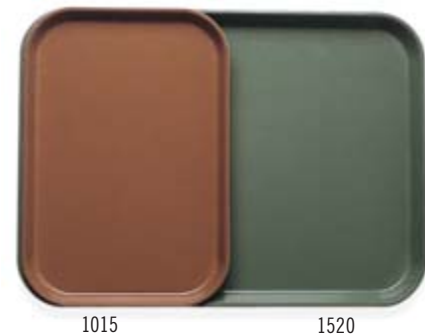

## Round Camtrays

A favorite for pizza and beverage service.

Available in Group I colors and patterns (except Doily patterns) and Group III Wood.

## Insert Camtrays

Fits onto a Camtray to separate hot and cold food, ideal for dietary tray service.

Available in Group I colors and patterns (except Doily patterns) and Group III Wood.

CODE	DIMENSIONS	CASE PACK	LIST PRICE EA.	
			GROUP I	GROUP III
<b>Oval</b>				
2500*	19¼" x 24"	6	\$ 39.95	\$ 52.75
2700*	22" x 26⅝"	6	46.55	61.65
<b>Round</b>				
900*	9"	12	12.30	15.60
1000*	10"	12	13.60	17.65
1100	11"	12	13.60	17.20
1200*	12"	12	15.00	20.10
1300*	13"	12	16.55	21.85
1400	14"	12	16.85	22.85
1550*	16" low profile	12	21.55	28.10
1600	16"	12	21.15	28.30
1950*	19½" low profile	12	29.20	38.50
<b>Insert</b>				
1015* 2 trays fit into a 1520	10⅞" x 15"	24	16.55	21.40
1116* 2 trays fit into a 1622	10⅞" x 15⅞"	24	17.30	24.25