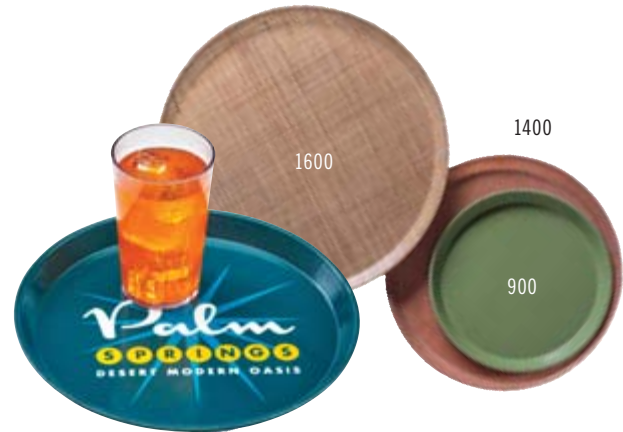

## Oval Camtrays

Perfect for banquet service.

Available in Group I colors and patterns (except Doily patterns) and Group III Wood.

## Round Camtrays

A favorite for pizza and beverage service.

Available in Group I colors and patterns (except Doily patterns) and Group III Wood.

## Insert Camtrays

Fits onto a Camtray to separate hot and cold food, ideal for dietary tray service.

Available in Group I colors and patterns (except Doily patterns) and Group III Wood.

CODE	DIMENSIONS	CASE PACK	LIST PRICE EA.	
			GROUP I	GROUP III
<b>Oval</b>				
2500*	19¼" x 24"	6	\$ 39.95	\$ 52.75
2700*	22" x 26⅝"	6	46.55	61.65
<b>Round</b>				
900*	9"	12	12.30	15.60
1000*	10"	12	13.60	17.65
1100	11"	12	13.60	17.20
1200*	12"	12	15.00	20.10
1300*	13"	12	16.55	21.85
1400	14"	12	16.85	22.85
1550*	16" low profile	12	21.55	28.10
1600	16"	12	21.15	28.30
1950*	19½" low profile	12	29.20	38.50
<b>Insert</b>				
1015* 2 trays fit into a 1520	10⅞" x 15"	24	16.55	21.40
1116* 2 trays fit into a 1622	10⅞" x 15⅞"	24	17.30	24.25