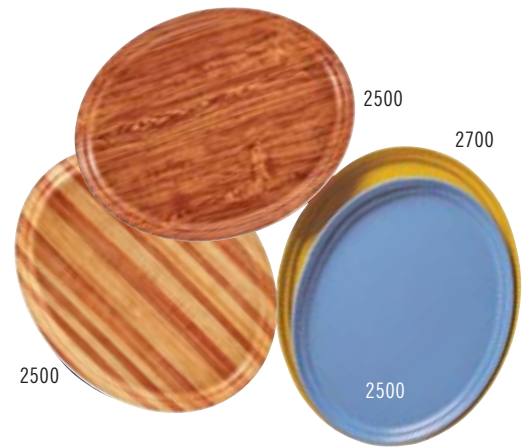

## Oval Camtrays

Perfect for banquet service.

Available in Group I colors and patterns (except Doily patterns) and Group III Wood.

## Round Camtrays

A favorite for pizza and beverage service.

Available in Group I colors and patterns (except Doily patterns) and Group III Wood.

## Insert Camtrays

Fits onto a Camtray to separate hot and cold food, ideal for dietary tray service.

Available in Group I colors and patterns (except Doily patterns) and Group III Wood.

CODE	DIMENSIONS	CASE PACK	LIST PRICE EA.	
			GROUP I	GROUP III
<b>Oval</b>				
2500*	19¼" x 24"	6	\$ 39.95	\$ 52.75
2700*	22" x 26⅝"	6	46.55	61.65
<b>Round</b>				
900*	9"	12	12.30	15.60
1000*	10"	12	13.60	17.65
1100	11"	12	13.60	17.20
1200*	12"	12	15.00	20.10
1300*	13"	12	16.55	21.85
1400	14"	12	16.85	22.85
1550*	16" low profile	12	21.55	28.10
1600	16"	12	21.15	28.30
1950*	19½" low profile	12	29.20	38.50
<b>Insert</b>				
1015* 2 trays fit into a 1520	10⅞" x 15"	24	16.55	21.40
1116* 2 trays fit into a 1622	10⅞" x 15⅞"	24	17.30	24.25