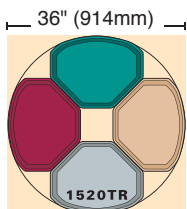

- Stain and odor resistant.
- Stacking lugs keep trays stacked securely in place and ensure proper air flow.

Rectangular Camtrays

The industry standard.

Available in Group I colors and patterns and Group III Wood.

Trapezoid Camtrays

Saves tabletop space and increases seating capacity.

Available in Group I colors and patterns and Group III Wood.

CODE	DIMENSIONS	CASE PACK	LIST PRICE EA.	
			GROUP I	GROUP III
Rectangular				
46	4¼" x 6"	12	\$	\$
57*	4 ¹⁵ / ₁₆ " x 6 ¹⁵ / ₁₆ "	12		
810	8" x 9 ⁷ / ₈ "	12		
915	8¾" x 15"	12		
926*	8 ⁷ / ₈ " x 25 ⁵ / ₁₆ " x 1"	12		
1014	10 ⁵ / ₁₆ " x 13 ³ / ₄ "	12		
1216	12" x 16 ⁵ / ₁₆ "	12		
1318*	12 ⁵ / ₁₆ " x 17 ³ / ₄ " x 1 ¹ / ₁₆ "	12		
1418	14" x 18"	12		
1520	15" x 20 ¹ / ₄ "	12		
1622	16" x 22"	12		
16225*	16 ¹ / ₂ " x 22 ¹ / ₂ "	12		
1826	17 ⁷ / ₈ " x 25 ³ / ₄ "	6		
2025*	20 ³ / ₄ " x 25 ⁵ / ₁₆ "	6		
Trapezoid				
1418TR	14" x 18"	12		
1422TR*	14" x 22"	12		
1520TR*	14 ⁹ / ₁₆ " x 19 ¹ / ₂ "	12		