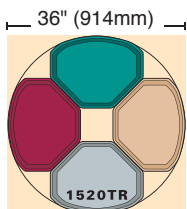

- Stain and odor resistant.
- Stacking lugs keep trays stacked securely in place and ensure proper air flow.

Rectangular Camtrays

The industry standard.

Available in Group I colors and patterns and Group III Wood.

Trapezoid Camtrays

Saves tabletop space and increases seating capacity.

Available in Group I colors and patterns and Group III Wood.

CODE	DIMENSIONS	CASE PACK	LIST PRICE EA.	
			GROUP I	GROUP III
Rectangular				
46	4¼" x 6"	12	\$	\$
57*	4 ¹⁵ / ₁₆ " x 6 ¹⁵ / ₁₆ "	12		
810	8" x 9 ⁷ / ₈ "	12		
915	8¾" x 15"	12		
926*	8 ⁷ / ₈ " x 25 ⁵ / ₁₆ " x 1"	12		
1014	10 ⁵ / ₈ " x 13 ³ / ₄ "	12		
1216	12" x 16 ⁵ / ₁₆ "	12		
1318*	12 ⁵ / ₈ " x 17 ³ / ₄ " x 1 ¹ / ₁₆ "	12		
1418	14" x 18"	12		
1520	15" x 20 ¹ / ₄ "	12		
1622	16" x 22"	12		
16225*	16 ¹ / ₂ " x 22 ¹ / ₂ "	12		
1826	17 ⁷ / ₈ " x 25 ³ / ₄ "	6		
2025*	20 ³ / ₄ " x 25 ⁵ / ₁₆ "	6		
Trapezoid				
1418TR	14" x 18"	12		
1422TR*	14" x 22"	12		
1520TR*	14 ⁹ / ₁₆ " x 19 ¹ / ₂ "	12		