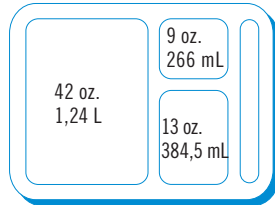

**Co-Polymer Not NSF Listed Colors:**  
Teal (414), Brown (167), Tan (161).  
**Lid Color:** White (148).

**Withstands Temperatures From**  
**Camwear:** -40° to 210°F.  
**Co-Polymer:** -40° to 160°F.

## Co-Polymer Colors

9113CW/9113CP

9114CW/9114CP

CODE	DESCRIPTION	DIMENSIONS W x L x D	LIST PRICE EA.
<b>Camwear</b>			
9113CW	3 Compartments	9" x 11" x 2 <sup>1</sup> / <sub>16</sub> "	\$ 16.05
9114CW	4 Compartments	9" x 11" x 2 <sup>1</sup> / <sub>16</sub> "	16.75
911CWC	Lid fits both trays	9" x 11" x 3 <sup>1</sup> / <sub>16</sub> "	11.35
<b>Co-Polymer - BPA FREE</b>			
9113CP	3 Compartments	8 <sup>7</sup> / <sub>8</sub> " x 10 <sup>1</sup> / <sub>16</sub> " x 2 <sup>5</sup> / <sub>8</sub> "	7.25
9114CP	4 Compartments	8 <sup>15</sup> / <sub>16</sub> " x 10 <sup>3</sup> / <sub>4</sub> " x 2 <sup>5</sup> / <sub>8</sub> "	7.25
911CPC	Lid fits both trays	8 <sup>15</sup> / <sub>16</sub> " x 10 <sup>13</sup> / <sub>16</sub> " x 9 <sup>1</sup> / <sub>16</sub> "	3.95

## Co-Polymer Colors

CODE	DESCRIPTION	DIMENSIONS W x L x D	LIST PRICE EA.
<b>Camwear</b>			
10146DCW	6 Compartments	10" x 14 <sup>3</sup> / <sub>16</sub> " x 1 <sup>1</sup> / <sub>16</sub> "	\$ 17.60
10146DCWC	Lid fits 10146DCW	10 <sup>3</sup> / <sub>4</sub> " x 14 <sup>3</sup> / <sub>4</sub> " x 1 <sup>1</sup> / <sub>16</sub> "	9.35
<b>Co-Polymer - BPA FREE</b>			
10146DCP	6 Compartments	9 <sup>15</sup> / <sub>16</sub> " x 13 <sup>15</sup> / <sub>16</sub> " x 1 <sup>1</sup> / <sub>16</sub> "	9.25
10146DCPC	Lid fits 10146DCP	10 <sup>1</sup> / <sub>16</sub> " x 14 <sup>1</sup> / <sub>16</sub> " x 1 <sup>1</sup> / <sub>16</sub> "	5.40