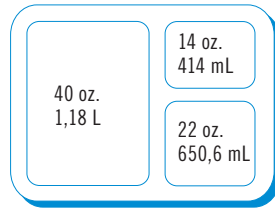

**Co-Polymer Not NSF Listed Colors:**  
Teal (414), Brown (167), Tan (161).  
**Lid Color:** White (148).

**Withstands Temperatures From**  
**Camwear:** -40° to 210°F.  
**Co-Polymer:** -40° to 160°F.

## Co-Polymer Colors

9113CW/9113CP

9114CW/9114CP

CODE	DESCRIPTION	DIMENSIONS W x L x D	LIST PRICE EA.
<b>Camwear</b>			
9113CW	3 Compartments	9" x 11" x 2 <sup>1</sup> / <sub>16</sub> "	\$ 16.05
9114CW	4 Compartments	9" x 11" x 2 <sup>1</sup> / <sub>16</sub> "	16.75
911CWC	Lid fits both trays	9" x 11" x 3 <sup>1</sup> / <sub>16</sub> "	11.35
<b>Co-Polymer - BPA FREE</b>			
9113CP	3 Compartments	8 <sup>7</sup> / <sub>8</sub> " x 10 <sup>1</sup> / <sub>16</sub> " x 2 <sup>5</sup> / <sub>8</sub> "	7.25
9114CP	4 Compartments	8 <sup>15</sup> / <sub>16</sub> " x 10 <sup>3</sup> / <sub>4</sub> " x 2 <sup>5</sup> / <sub>8</sub> "	7.25
911CPC	Lid fits both trays	8 <sup>15</sup> / <sub>16</sub> " x 10 <sup>13</sup> / <sub>16</sub> " x 9 <sup>1</sup> / <sub>16</sub> "	3.95

**Camwear Color:** Beige (133).  
**Lid Color:** Clear (135).

**Co-Polymer Not NSF Listed Colors:**  
Teal (414), Brown (167), Tan (161).  
**Lid Color:** Translucent (190).

**Withstands Temperatures From**  
**Camwear:** -40° to 210°F.  
**Co-Polymer:** -40° to 160°F.

## Co-Polymer Colors

CODE	DESCRIPTION	DIMENSIONS W x L x D	LIST PRICE EA.
<b>Camwear</b>			
10146DCW	6 Compartments	10" x 14 <sup>3</sup> / <sub>16</sub> " x 1 <sup>1</sup> / <sub>16</sub> "	\$ 17.60
10146DCWC	Lid fits 10146DCW	10 <sup>3</sup> / <sub>4</sub> " x 14 <sup>3</sup> / <sub>4</sub> " x 1 <sup>1</sup> / <sub>16</sub> "	9.35
<b>Co-Polymer - BPA FREE</b>			
10146DCP	6 Compartments	9 <sup>15</sup> / <sub>16</sub> " x 13 <sup>15</sup> / <sub>16</sub> " x 1 <sup>1</sup> / <sub>16</sub> "	9.25
10146DCPC	Lid fits 10146DCP	10 <sup>1</sup> / <sub>16</sub> " x 14 <sup>1</sup> / <sub>16</sub> " x 1 <sup>1</sup> / <sub>16</sub> "	5.40