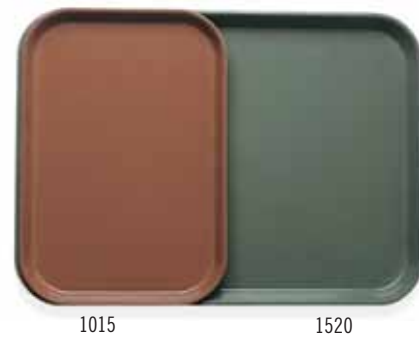

## Round Camtrays

A favorite for pizza and beverage service.

Available in Group I colors and patterns (except Doily patterns) and Group III Wood.

## Insert Camtrays

Fits onto a Camtray to separate hot and cold food, ideal for dietary tray service.

Available in Group I colors and patterns (except Doily patterns) and Group III Wood.

CODE	DIMENSIONS	CASE PACK	LIST PRICE EA.	
			GROUP I	GROUP III
<b>Oval</b>				
2500*	19 <sup>3</sup> / <sub>4</sub> " x 24"	6	\$	\$
2700*	22" x 26 <sup>3</sup> / <sub>8</sub> "	6		
<b>Round</b>				
900*	9"	12		
1000*	10"	12		
1100	11"	12		
1200*	12"	12		
1300*	13"	12		
1400	14"	12		
1550*	16" low profile	12		
1600	16"	12		
1950*	19 <sup>1</sup> / <sub>2</sub> " low profile	12		
<b>Insert</b>				
1015* (2 trays fit into a 1520)	10 <sup>3</sup> / <sub>8</sub> " x 15"	24		
1116* (2 trays fit into a 1622)	10 <sup>3</sup> / <sub>8</sub> " x 15 <sup>3</sup> / <sub>8</sub> "	24		