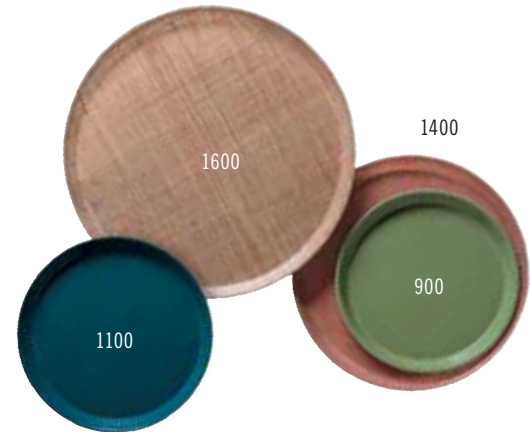

## Oval Camtrays

Perfect for banquet service.

Available in Group I colors and patterns (except Doily patterns) and Group III Wood.

## Round Camtrays

A favorite for pizza and beverage service.

Available in Group I colors and patterns (except Doily patterns) and Group III Wood.

## Insert Camtrays

Fits onto a Camtray to separate hot and cold food, ideal for dietary tray service.

Available in Group I colors and patterns (except Doily patterns) and Group III Wood.

CODE	DIMENSIONS	CASE PACK	LIST PRICE EA.	
			GROUP I	GROUP III
<b>Oval</b>				
2500*	19 <sup>3</sup> / <sub>4</sub> " x 24"	6	\$	\$
2700*	22" x 26 <sup>3</sup> / <sub>8</sub> "	6		
<b>Round</b>				
900*	9"	12		
1000*	10"	12		
1100	11"	12		
1200*	12"	12		
1300*	13"	12		
1400	14"	12		
1550*	16" low profile	12		
1600	16"	12		
1950*	19 <sup>1</sup> / <sub>2</sub> " low profile	12		
<b>Insert</b>				
1015* (2 trays fit into a 1520)	10 <sup>3</sup> / <sub>8</sub> " x 15"	24		
1116* (2 trays fit into a 1622)	10 <sup>3</sup> / <sub>8</sub> " x 15 <sup>3</sup> / <sub>8</sub> "	24		