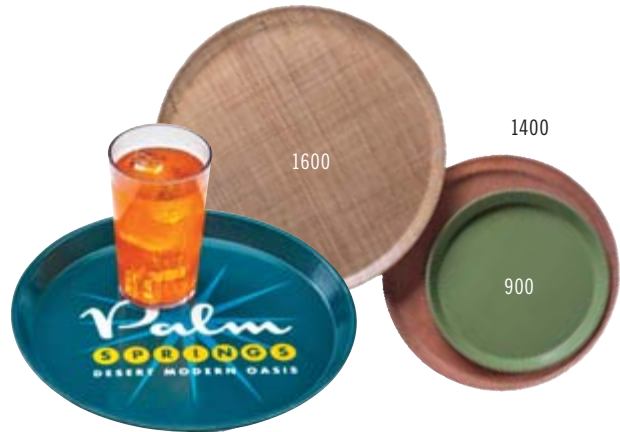

CAMTRAY®

Oval Camtrays

Perfect for banquet service.

Available in Group I colors and patterns (except Doily patterns) and Group III Wood.

Round Camtrays

A favorite for pizza and beverage service.

Available in Group I colors and patterns (except Doily patterns) and Group III Wood.

Insert Camtrays

Fits onto a Camtray to separate hot and cold food, ideal for dietary tray service.

Available in Group I colors and patterns (except Doily patterns) and Group III Wood.

CODE	DIMENSIONS	CASE PACK	LIST PRICE EA.	
			GROUP I	GROUP III
Oval				
2500*	19¼" x 24"	6	\$ 39.95	\$ 52.75
2700*	22" x 26⅞"	6	46.55	61.65
Round				
900*	9"	12	12.30	15.60
1000*	10"	12	13.60	17.65
1100	11"	12	13.60	17.20
1200*	12"	12	15.00	20.10
1300*	13"	12	16.55	21.85
1400	14"	12	16.85	22.85
1550*	16" low profile	12	21.55	28.10
1600	16"	12	21.15	28.30
1950*	19½" low profile	12	29.20	38.50
Insert				
1015* 2 trays fit into a 1520	10⅞" x 15"	24	16.55	21.40
1116* 2 trays fit into a 1622	10⅞" x 15⅞"	24	17.30	24.25