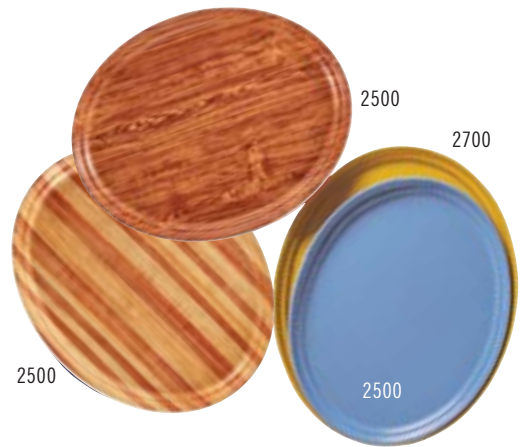

CAMTRAY®

Oval Camtrays

Perfect for banquet service.

Available in Group I colors and patterns (except Doily patterns) and Group III Wood.

Round Camtrays

A favorite for pizza and beverage service.

Available in Group I colors and patterns (except Doily patterns) and Group III Wood.

Insert Camtrays

Fits onto a Camtray to separate hot and cold food, ideal for dietary tray service.

Available in Group I colors and patterns (except Doily patterns) and Group III Wood.

CODE	DIMENSIONS	CASE PACK	LIST PRICE EA.	
			GROUP I	GROUP III
Oval				
2500*	19¼" x 24"	6	\$ 39.95	\$ 52.75
2700*	22" x 26⅞"	6	46.55	61.65
Round				
900*	9"	12	12.30	15.60
1000*	10"	12	13.60	17.65
1100	11"	12	13.60	17.20
1200*	12"	12	15.00	20.10
1300*	13"	12	16.55	21.85
1400	14"	12	16.85	22.85
1550*	16" low profile	12	21.55	28.10
1600	16"	12	21.15	28.30
1950*	19½" low profile	12	29.20	38.50
Insert				
1015* 2 trays fit into a 1520	10⅞" x 15"	24	16.55	21.40
1116* 2 trays fit into a 1622	10⅞" x 15⅞"	24	17.30	24.25