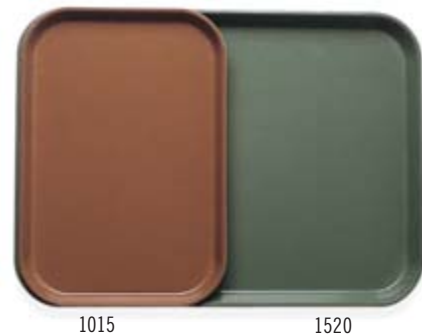

CAMTRAY®

Oval Camtrays

Perfect for banquet service.

Available in Group I colors and patterns (except Doily patterns) and Group III Wood.

Round Camtrays

A favorite for pizza and beverage service.

Available in Group I colors and patterns (except Doily patterns) and Group III Wood.

Insert Camtrays

Fits onto a Camtray to separate hot and cold food, ideal for dietary tray service.

Available in Group I colors and patterns (except Doily patterns) and Group III Wood.

CODE	DIMENSIONS	CASE PACK	LIST PRICE EA.	
			GROUP I	GROUP III
Oval				
2500*	19¼" x 24"	6	\$ 39.95	\$ 52.75
2700*	22" x 26⅞"	6	46.55	61.65
Round				
900*	9"	12	12.30	15.60
1000*	10"	12	13.60	17.65
1100	11"	12	13.60	17.20
1200*	12"	12	15.00	20.10
1300*	13"	12	16.55	21.85
1400	14"	12	16.85	22.85
1550*	16" low profile	12	21.55	28.10
1600	16"	12	21.15	28.30
1950*	19½" low profile	12	29.20	38.50
Insert				
1015* 2 trays fit into a 1520	10⅞" x 15"	24	16.55	21.40
1116* 2 trays fit into a 1622	10⅞" x 15⅞"	24	17.30	24.25