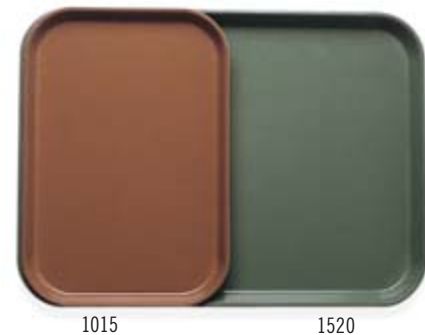

CAMTRAY®

Oval Camtrays

Perfect for banquet service.

Available in Group I colors and patterns (except Doily patterns) and Group III Wood.

Round Camtrays

A favorite for pizza and beverage service.

Available in Group I colors and patterns (except Doily patterns) and Group III Wood.

Insert Camtrays

Fits onto a Camtray to separate hot and cold food, ideal for dietary tray service.

Available in Group I colors and patterns (except Doily patterns) and Group III Wood.

CODE	DIMENSIONS	CASE PACK	LIST PRICE EA.	
			GROUP I	GROUP III
Oval				
2500*	19¼" x 24"	6	\$ 39.95	\$ 52.75
2700*	22" x 26⅝"	6	46.55	61.65
Round				
900*	9"	12	12.30	15.60
1000*	10"	12	13.60	17.65
1100	11"	12	13.60	17.20
1200*	12"	12	15.00	20.10
1300*	13"	12	16.55	21.85
1400	14"	12	16.85	22.85
1550*	16" low profile	12	21.55	28.10
1600	16"	12	21.15	28.30
1950*	19½" low profile	12	29.20	38.50
Insert				
1015* 2 trays fit into a 1520	10⅞" x 15"	24	16.55	21.40
1116* 2 trays fit into a 1622	10⅞" x 15⅞"	24	17.30	24.25