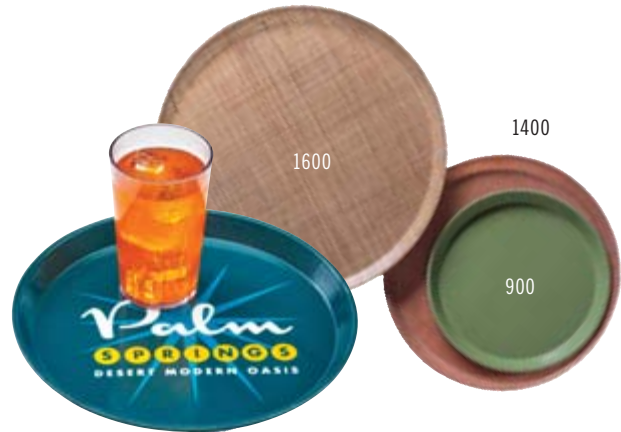

CAMTRAY®

Oval Camtrays

Perfect for banquet service.

Available in Group I colors and patterns (except Doily patterns) and Group III Wood.

Round Camtrays

A favorite for pizza and beverage service.

Available in Group I colors and patterns (except Doily patterns) and Group III Wood.

Insert Camtrays

Fits onto a Camtray to separate hot and cold food, ideal for dietary tray service.

Available in Group I colors and patterns (except Doily patterns) and Group III Wood.

CODE	DIMENSIONS	CASE PACK	LIST PRICE EA.	
			GROUP I	GROUP III
Oval				
2500*	19¼" x 24"	6	\$ 39.95	\$ 52.75
2700*	22" x 26⅝"	6	46.55	61.65
Round				
900*	9"	12	12.30	15.60
1000*	10"	12	13.60	17.65
1100	11"	12	13.60	17.20
1200*	12"	12	15.00	20.10
1300*	13"	12	16.55	21.85
1400	14"	12	16.85	22.85
1550*	16" low profile	12	21.55	28.10
1600	16"	12	21.15	28.30
1950*	19½" low profile	12	29.20	38.50
Insert				
1015* 2 trays fit into a 1520	10⅞" x 15"	24	16.55	21.40
1116* 2 trays fit into a 1622	10⅞" x 15⅞"	24	17.30	24.25