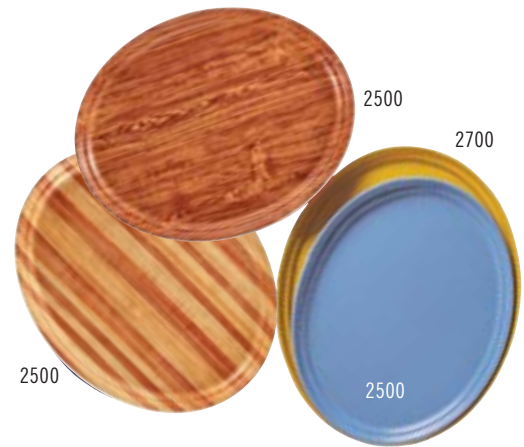

CAMTRAY®

Oval Camtrays

Perfect for banquet service.

Available in Group I colors and patterns (except Doily patterns) and Group III Wood.

Round Camtrays

A favorite for pizza and beverage service.

Available in Group I colors and patterns (except Doily patterns) and Group III Wood.

Insert Camtrays

Fits onto a Camtray to separate hot and cold food, ideal for dietary tray service.

Available in Group I colors and patterns (except Doily patterns) and Group III Wood.

CODE	DIMENSIONS	CASE PACK	LIST PRICE EA.	
			GROUP I	GROUP III
Oval				
2500*	19¼" x 24"	6	\$ 39.95	\$ 52.75
2700*	22" x 26⅝"	6	46.55	61.65
Round				
900*	9"	12	12.30	15.60
1000*	10"	12	13.60	17.65
1100	11"	12	13.60	17.20
1200*	12"	12	15.00	20.10
1300*	13"	12	16.55	21.85
1400	14"	12	16.85	22.85
1550*	16" low profile	12	21.55	28.10
1600	16"	12	21.15	28.30
1950*	19½" low profile	12	29.20	38.50
Insert				
1015* 2 trays fit into a 1520	10⅞" x 15"	24	16.55	21.40
1116* 2 trays fit into a 1622	10⅞" x 15⅞"	24	17.30	24.25