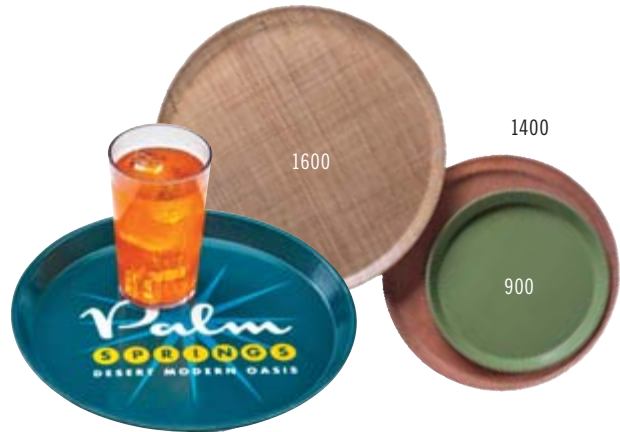

CAMTRAY®

Oval Camtrays

Perfect for banquet service.

Available in Group I colors and patterns (except Doily patterns) and Group III Wood.

Round Camtrays

A favorite for pizza and beverage service.

Available in Group I colors and patterns (except Doily patterns) and Group III Wood.

Insert Camtrays

Fits onto a Camtray to separate hot and cold food, ideal for dietary tray service.

Available in Group I colors and patterns (except Doily patterns) and Group III Wood.

CODE	DIMENSIONS	CASE PACK	LIST PRICE EA.	
			GROUP I	GROUP III
Oval				
2500*	19¼" x 24"	6	\$ 39.95	\$ 52.75
2700*	22" x 26⅝"	6	46.55	61.65
Round				
900*	9"	12	12.30	15.60
1000*	10"	12	13.60	17.65
1100	11"	12	13.60	17.20
1200*	12"	12	15.00	20.10
1300*	13"	12	16.55	21.85
1400	14"	12	16.85	22.85
1550*	16" low profile	12	21.55	28.10
1600	16"	12	21.15	28.30
1950*	19½" low profile	12	29.20	38.50
Insert				
1015* 2 trays fit into a 1520	10⅞" x 15"	24	16.55	21.40
1116* 2 trays fit into a 1622	10⅞" x 15⅞"	24	17.30	24.25