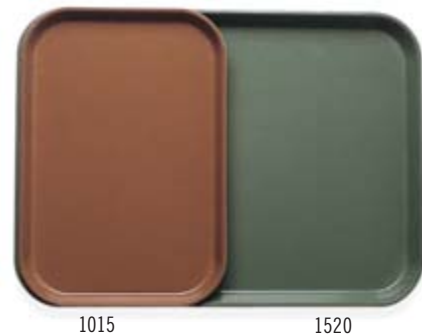

CAMTRAY®

Oval Camtrays

Perfect for banquet service.

Available in Group I colors and patterns (except Doily patterns) and Group III Wood.

Round Camtrays

A favorite for pizza and beverage service.

Available in Group I colors and patterns (except Doily patterns) and Group III Wood.

Insert Camtrays

Fits onto a Camtray to separate hot and cold food, ideal for dietary tray service.

Available in Group I colors and patterns (except Doily patterns) and Group III Wood.

CODE	DIMENSIONS	CASE PACK	LIST PRICE EA.	
			GROUP I	GROUP III
Oval				
2500*	19¼" x 24"	6	\$ 39.95	\$ 52.75
2700*	22" x 26⅝"	6	46.55	61.65
Round				
900*	9"	12	12.30	15.60
1000*	10"	12	13.60	17.65
1100	11"	12	13.60	17.20
1200*	12"	12	15.00	20.10
1300*	13"	12	16.55	21.85
1400	14"	12	16.85	22.85
1550*	16" low profile	12	21.55	28.10
1600	16"	12	21.15	28.30
1950*	19½" low profile	12	29.20	38.50
Insert				
1015* 2 trays fit into a 1520	10⅞" x 15"	24	16.55	21.40
1116* 2 trays fit into a 1622	10⅞" x 15⅞"	24	17.30	24.25