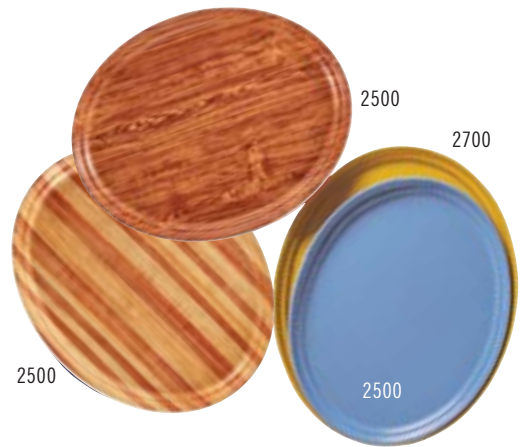

CAMTRAY®

Oval Camtrays

Perfect for banquet service.

Available in Group I colors and patterns (except Doily patterns) and Group III Wood.

Round Camtrays

A favorite for pizza and beverage service.

Available in Group I colors and patterns (except Doily patterns) and Group III Wood.

Insert Camtrays

Fits onto a Camtray to separate hot and cold food, ideal for dietary tray service.

Available in Group I colors and patterns (except Doily patterns) and Group III Wood.

CODE	DIMENSIONS	CASE PACK	LIST PRICE EA.	
			GROUP I	GROUP III
Oval				
2500*	19¼" x 24"	6	\$ 39.95	\$ 52.75
2700*	22" x 26⅝"	6	46.55	61.65
Round				
900*	9"	12	12.30	15.60
1000*	10"	12	13.60	17.65
1100	11"	12	13.60	17.20
1200*	12"	12	15.00	20.10
1300*	13"	12	16.55	21.85
1400	14"	12	16.85	22.85
1550*	16" low profile	12	21.55	28.10
1600	16"	12	21.15	28.30
1950*	19½" low profile	12	29.20	38.50
Insert				
1015* 2 trays fit into a 1520	10⅞" x 15"	24	16.55	21.40
1116* 2 trays fit into a 1622	10⅞" x 15⅞"	24	17.30	24.25