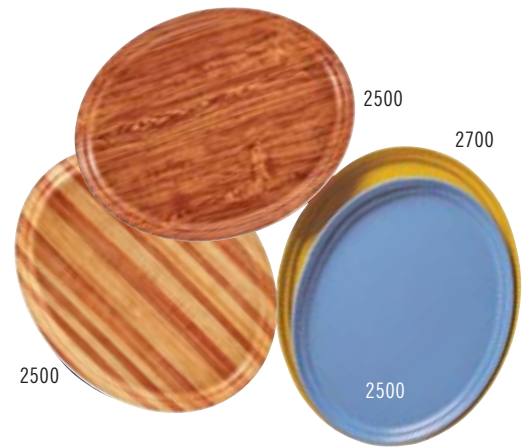

CAMTRAY®

Oval Camtrays

Perfect for banquet service.

Available in Group I colors and patterns (except Doily patterns) and Group III Wood.

Round Camtrays

A favorite for pizza and beverage service.

Available in Group I colors and patterns (except Doily patterns) and Group III Wood.

Insert Camtrays

Fits onto a Camtray to separate hot and cold food, ideal for dietary tray service.

Available in Group I colors and patterns (except Doily patterns) and Group III Wood.

CODE	DIMENSIONS	CASE PACK	LIST PRICE EA.	
			GROUP I	GROUP III
Oval				
2500*	19 ¹ / ₄ " x 24"	6	\$ 39.95	\$ 52.75
2700*	22" x 26 ¹ / ₈ "	6	46.55	61.65
Round				
900*	9"	12	12.30	15.60
1000*	10"	12	13.60	17.65
1100	11"	12	13.60	17.20
1200*	12"	12	15.00	20.10
1300*	13"	12	16.55	21.85
1400	14"	12	16.85	22.85
1550*	16" low profile	12	21.55	28.10
1600	16"	12	21.15	28.30
1950*	19 ¹ / ₂ " low profile	12	29.20	38.50
Insert				
1015* 2 trays fit into a 1520	10 ³ / ₈ " x 15"	24	16.55	21.40
1116* 2 trays fit into a 1622	10 ⁷ / ₈ " x 15 ¹ / ₂ "	24	17.30	24.25