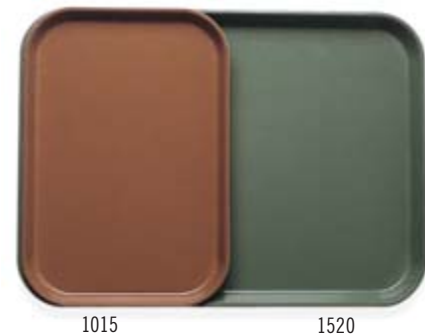

CAMTRAY®

Oval Camtrays

Perfect for banquet service.

Available in Group I colors and patterns (except Doily patterns) and Group III Wood.

Round Camtrays

A favorite for pizza and beverage service.

Available in Group I colors and patterns (except Doily patterns) and Group III Wood.

Insert Camtrays

Fits onto a Camtray to separate hot and cold food, ideal for dietary tray service.

Available in Group I colors and patterns (except Doily patterns) and Group III Wood.

CODE	DIMENSIONS	CASE PACK	LIST PRICE EA.	
			GROUP I	GROUP III
Oval				
2500*	19 ¹ / ₄ " x 24"	6	\$ 39.95	\$ 52.75
2700*	22" x 26 ¹ / ₈ "	6	46.55	61.65
Round				
900*	9"	12	12.30	15.60
1000*	10"	12	13.60	17.65
1100	11"	12	13.60	17.20
1200*	12"	12	15.00	20.10
1300*	13"	12	16.55	21.85
1400	14"	12	16.85	22.85
1550*	16" low profile	12	21.55	28.10
1600	16"	12	21.15	28.30
1950*	19 ¹ / ₂ " low profile	12	29.20	38.50
Insert				
1015* 2 trays fit into a 1520	10 ³ / ₈ " x 15"	24	16.55	21.40
1116* 2 trays fit into a 1622	10 ⁷ / ₈ " x 15 ¹ / ₂ "	24	17.30	24.25