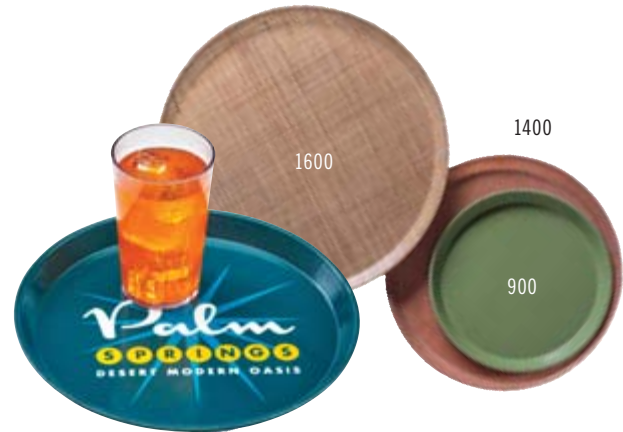

CAMTRAY®

Oval Camtrays

Perfect for banquet service.

Available in Group I colors and patterns (except Doily patterns) and Group III Wood.

Round Camtrays

A favorite for pizza and beverage service.

Available in Group I colors and patterns (except Doily patterns) and Group III Wood.

Insert Camtrays

Fits onto a Camtray to separate hot and cold food, ideal for dietary tray service.

Available in Group I colors and patterns (except Doily patterns) and Group III Wood.

CODE	DIMENSIONS	CASE PACK	LIST PRICE EA.	
			GROUP I	GROUP III
Oval				
2500*	19 ¹ / ₄ " x 24"	6	\$ 39.95	\$ 52.75
2700*	22" x 26 ¹ / ₈ "	6	46.55	61.65
Round				
900*	9"	12	12.30	15.60
1000*	10"	12	13.60	17.65
1100	11"	12	13.60	17.20
1200*	12"	12	15.00	20.10
1300*	13"	12	16.55	21.85
1400	14"	12	16.85	22.85
1550*	16" low profile	12	21.55	28.10
1600	16"	12	21.15	28.30
1950*	19 ¹ / ₂ " low profile	12	29.20	38.50
Insert				
1015* 2 trays fit into a 1520	10 ³ / ₈ " x 15"	24	16.55	21.40
1116* 2 trays fit into a 1622	10 ⁷ / ₈ " x 15 ¹ / ₂ "	24	17.30	24.25