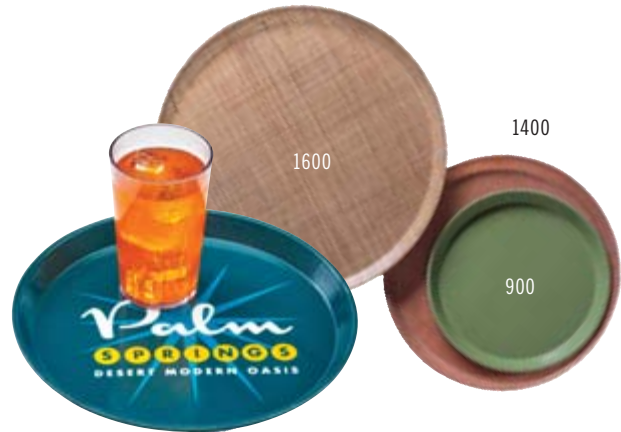

CAMTRAY®

Oval Camtrays

Perfect for banquet service.

Available in Group I colors and patterns (except Doily patterns) and Group III Wood.

Round Camtrays

A favorite for pizza and beverage service.

Available in Group I colors and patterns (except Doily patterns) and Group III Wood.

Insert Camtrays

Fits onto a Camtray to separate hot and cold food, ideal for dietary tray service.

Available in Group I colors and patterns (except Doily patterns) and Group III Wood.

CODE	DIMENSIONS	CASE PACK	LIST PRICE EA.	
			GROUP I	GROUP III
Oval				
2500*	19¼" x 24"	6	\$ 39.95	\$ 52.75
2700*	22" x 26⅞"	6	46.55	61.65
Round				
900*	9"	12	12.30	15.60
1000*	10"	12	13.60	17.65
1100	11"	12	13.60	17.20
1200*	12"	12	15.00	20.10
1300*	13"	12	16.55	21.85
1400	14"	12	16.85	22.85
1550*	16" low profile	12	21.55	28.10
1600	16"	12	21.15	28.30
1950*	19½" low profile	12	29.20	38.50
Insert				
1015* 2 trays fit into a 1520	10⅞" x 15"	24	16.55	21.40
1116* 2 trays fit into a 1622	10⅞" x 15⅞"	24	17.30	24.25