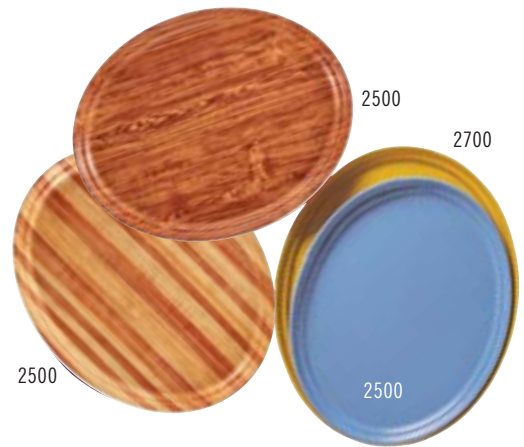

CAMTRAY®

Oval Camtrays

Perfect for banquet service.

Available in Group I colors and patterns (except Doily patterns) and Group III Wood.

Round Camtrays

A favorite for pizza and beverage service.

Available in Group I colors and patterns (except Doily patterns) and Group III Wood.

Insert Camtrays

Fits onto a Camtray to separate hot and cold food, ideal for dietary tray service.

Available in Group I colors and patterns (except Doily patterns) and Group III Wood.

CODE	DIMENSIONS	CASE PACK	LIST PRICE EA.	
			GROUP I	GROUP III
Oval				
2500*	19¼" x 24"	6	\$ 39.95	\$ 52.75
2700*	22" x 26⅞"	6	46.55	61.65
Round				
900*	9"	12	12.30	15.60
1000*	10"	12	13.60	17.65
1100	11"	12	13.60	17.20
1200*	12"	12	15.00	20.10
1300*	13"	12	16.55	21.85
1400	14"	12	16.85	22.85
1550*	16" low profile	12	21.55	28.10
1600	16"	12	21.15	28.30
1950*	19½" low profile	12	29.20	38.50
Insert				
1015* 2 trays fit into a 1520	10⅞" x 15"	24	16.55	21.40
1116* 2 trays fit into a 1622	10⅞" x 15⅞"	24	17.30	24.25