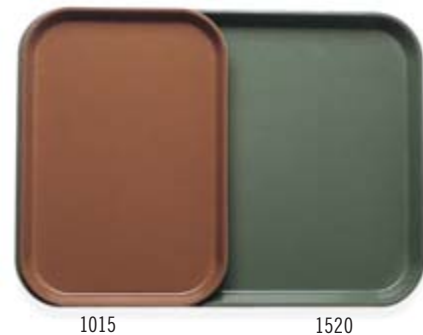

CAMTRAY®

Oval Camtrays

Perfect for banquet service.

Available in Group I colors and patterns (except Doily patterns) and Group III Wood.

Round Camtrays

A favorite for pizza and beverage service.

Available in Group I colors and patterns (except Doily patterns) and Group III Wood.

Insert Camtrays

Fits onto a Camtray to separate hot and cold food, ideal for dietary tray service.

Available in Group I colors and patterns (except Doily patterns) and Group III Wood.

CODE	DIMENSIONS	CASE PACK	LIST PRICE EA.	
			GROUP I	GROUP III
Oval				
2500*	19¼" x 24"	6	\$ 39.95	\$ 52.75
2700*	22" x 26⅞"	6	46.55	61.65
Round				
900*	9"	12	12.30	15.60
1000*	10"	12	13.60	17.65
1100	11"	12	13.60	17.20
1200*	12"	12	15.00	20.10
1300*	13"	12	16.55	21.85
1400	14"	12	16.85	22.85
1550*	16" low profile	12	21.55	28.10
1600	16"	12	21.15	28.30
1950*	19½" low profile	12	29.20	38.50
Insert				
1015* 2 trays fit into a 1520	10⅞" x 15"	24	16.55	21.40
1116* 2 trays fit into a 1622	10⅞" x 15⅞"	24	17.30	24.25