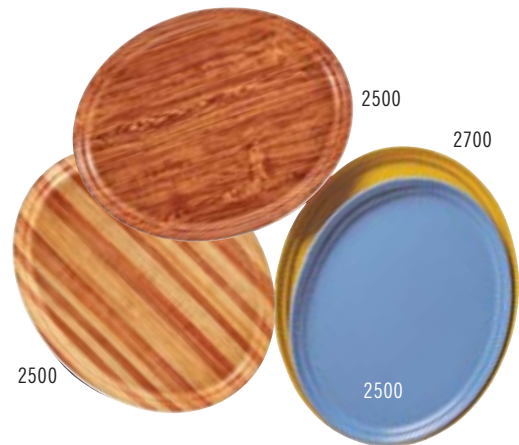

CAMTRAY®

Oval Camtrays

Perfect for banquet service.

Available in Group I colors and patterns (except Doily patterns) and Group III Wood.

Round Camtrays

A favorite for pizza and beverage service.

Available in Group I colors and patterns (except Doily patterns) and Group III Wood.

Insert Camtrays

Fits onto a Camtray to separate hot and cold food, ideal for dietary tray service.

Available in Group I colors and patterns (except Doily patterns) and Group III Wood.

CODE	DIMENSIONS	CASE PACK	LIST PRICE EA.	
			GROUP I	GROUP III
Oval				
2500*	19 ¹ / ₄ " x 24"	6	\$ 39.95	\$ 52.75
2700*	22" x 26 ¹ / ₈ "	6	46.55	61.65
Round				
900*	9"	12	12.30	15.60
1000*	10"	12	13.60	17.65
1100	11"	12	13.60	17.20
1200*	12"	12	15.00	20.10
1300*	13"	12	16.55	21.85
1400	14"	12	16.85	22.85
1550*	16" low profile	12	21.55	28.10
1600	16"	12	21.15	28.30
1950*	19 ¹ / ₂ " low profile	12	29.20	38.50
Insert				
1015* 2 trays fit into a 1520	10 ³ / ₈ " x 15"	24	16.55	21.40
1116* 2 trays fit into a 1622	10 ⁷ / ₈ " x 15 ¹ / ₂ "	24	17.30	24.25