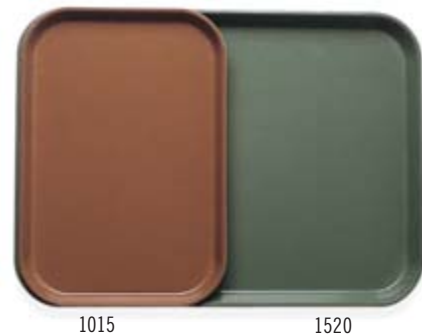

## Round Camtrays

A favorite for pizza and beverage service.

Available in Group I colors and patterns (except Doily patterns) and Group III Wood.

## Insert Camtrays

Fits onto a Camtray to separate hot and cold food, ideal for dietary tray service.

Available in Group I colors and patterns (except Doily patterns) and Group III Wood.

CODE	DIMENSIONS	CASE PACK	LIST PRICE EA.	
			GROUP I	GROUP III
<b>Oval</b>				
2500*	19¼" x 24"	6	\$ 39.95	\$ 52.75
2700*	22" x 26⅝"	6	46.55	61.65
<b>Round</b>				
900*	9"	12	12.30	15.60
1000*	10"	12	13.60	17.65
1100	11"	12	13.60	17.20
1200*	12"	12	15.00	20.10
1300*	13"	12	16.55	21.85
1400	14"	12	16.85	22.85
1550*	16" low profile	12	21.55	28.10
1600	16"	12	21.15	28.30
1950*	19½" low profile	12	29.20	38.50
<b>Insert</b>				
1015* 2 trays fit into a 1520	10⅞" x 15"	24	16.55	21.40
1116* 2 trays fit into a 1622	10⅞" x 15⅞"	24	17.30	24.25