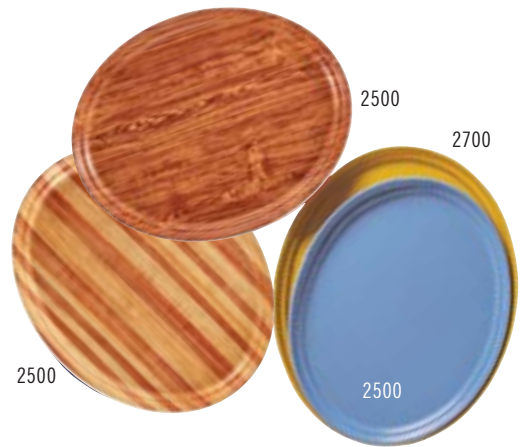

## Oval Camtrays

Perfect for banquet service.

Available in Group I colors and patterns (except Doily patterns) and Group III Wood.

## Round Camtrays

A favorite for pizza and beverage service.

Available in Group I colors and patterns (except Doily patterns) and Group III Wood.