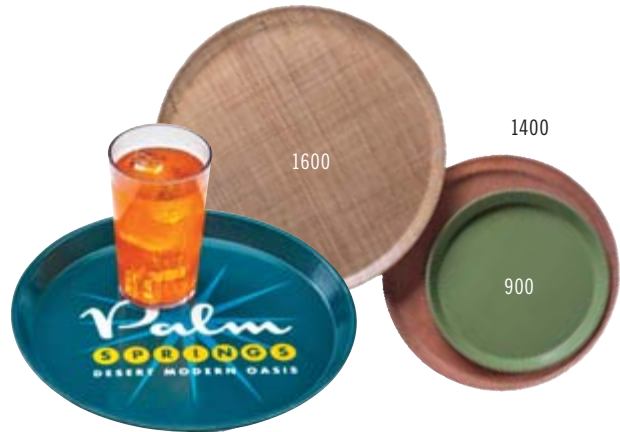

## Oval Camtrays

Perfect for banquet service.

Available in Group I colors and patterns (except Doily patterns) and Group III Wood.

## Round Camtrays

A favorite for pizza and beverage service.

Available in Group I colors and patterns (except Doily patterns) and Group III Wood.

## Insert Camtrays

Fits onto a Camtray to separate hot and cold food, ideal for dietary tray service.

Available in Group I colors and patterns (except Doily patterns) and Group III Wood.

CODE	DIMENSIONS	CASE PACK	LIST PRICE EA.	
			GROUP I	GROUP III
<b>Oval</b>				
2500*	19¼" x 24"	6	\$ 39.95	\$ 52.75
2700*	22" x 26⅝"	6	46.55	61.65
<b>Round</b>				
900*	9"	12	12.30	15.60
1000*	10"	12	13.60	17.65
1100	11"	12	13.60	17.20
1200*	12"	12	15.00	20.10
1300*	13"	12	16.55	21.85
1400	14"	12	16.85	22.85
1550*	16" low profile	12	21.55	28.10
1600	16"	12	21.15	28.30
1950*	19½" low profile	12	29.20	38.50
<b>Insert</b>				
1015* 2 trays fit into a 1520	10⅞" x 15"	24	16.55	21.40
1116* 2 trays fit into a 1622	10⅞" x 15⅞"	24	17.30	24.25