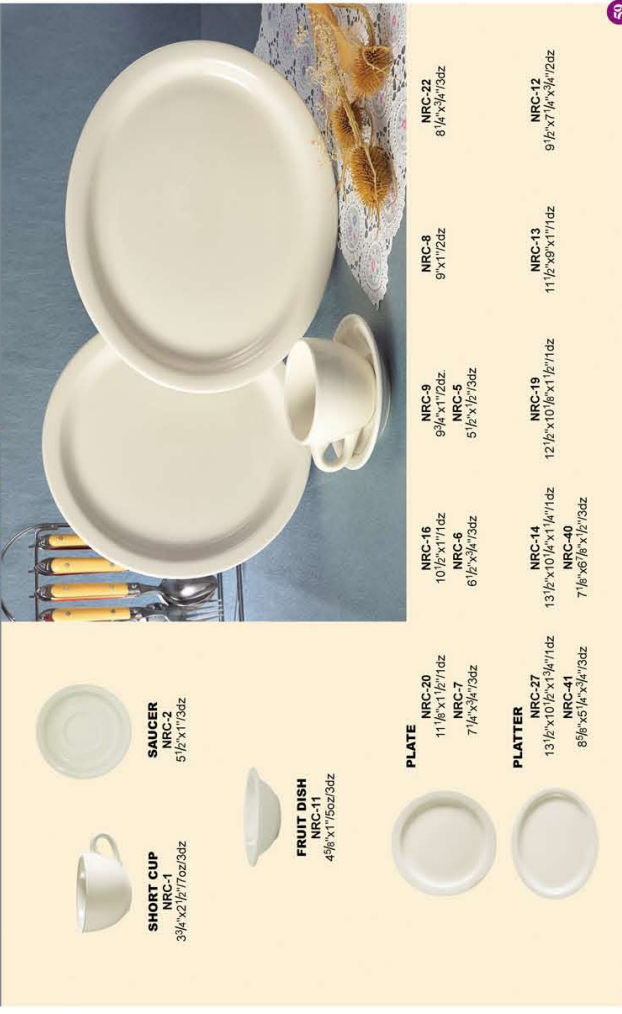

PLATTER
REC-91
18" x 12" x 1 3/4" 76pc
REC-13
11 1/2" x 8 1/4" x 1 1/4" 1 dz

RIM PLATE
REC-3
9" x 2" x 11oz/24z
REC-110
11" x 2" x 18oz/1 dz
REC-115
11 3/8" x 2" x 24oz/1 dz

SOUP PLATE
REC-5
9" x 2" x 11oz/24z
REC-110
11" x 2" x 18oz/1 dz
REC-115
11 3/8" x 2" x 24oz/1 dz

REC-61
16 5/8" x 11" x 1 1/2" 1 dz
REC-12
10 3/8" x 7 1/8" x 1 1/4" 7oz

PASTA BOWL
REC-120
12" x 2" x 26oz/1 dz
REC-125
12 3/4" x 2" x 30oz/1 dz

REC-16
10 1/2" x 1" 1 dz
REC-6
6 1/2" x 1 1/2" 3oz

REC-51
15 1/2" x 10" x 1 1/2" 1 dz
REC-34
9 9/16" x 6 1/4" x 3 3/4" 7oz

SAUCER
NRC-2
5 1/2" x 11" 3oz

SHORT CUP
NRC-1
3 3/4" x 2 1/2" x 7oz/34z

FRUIT DISH
NRC-11
4 9/16" x 1 1/2" 5oz/34z

PLATE
NRC-20
11 1/8" x 1 1/2" 1 dz
NRC-7
7 1/4" x 3 1/4" 7oz

PLATTER
NRC-27
13 1/2" x 10 1/2" x 1 1/4" 1 dz
NRC-41
8 9/16" x 5 1/4" x 3 1/4" 7oz