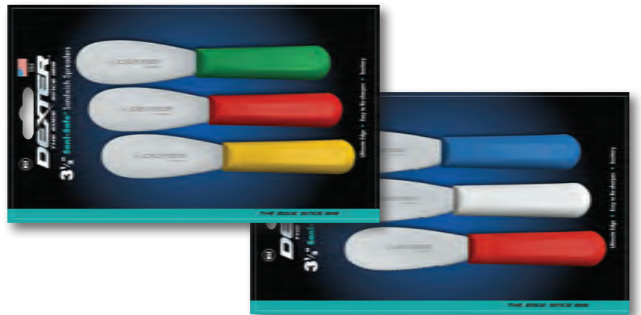

13473 S140-12GE-PCP 12" duo-edge roast slicer (NSF)

*For colored handles, add color code suffix to item and/or product number

Spatulas, Spreaders, Servers & Bakery Items

C G R Y*

18193 S173PCP 3½" sandwich spreader (NSF)

18213 S173SC-PCP 3½" scalloped sandwich spreader (NSF)

18183 S173-3 3-pack of S173 spreaders
18203 S173SC-3 3-pack of S173SC spreaders
18503 S173-3RYG 3-pack of S173 spreaders in red, yellow, green (NSF)
18543 S173SC-3RYG 3-pack of S173SC spreaders in red, yellow, green
18343 S173SC-3RWC 3-pack of S173SC spreaders in red, white, blue