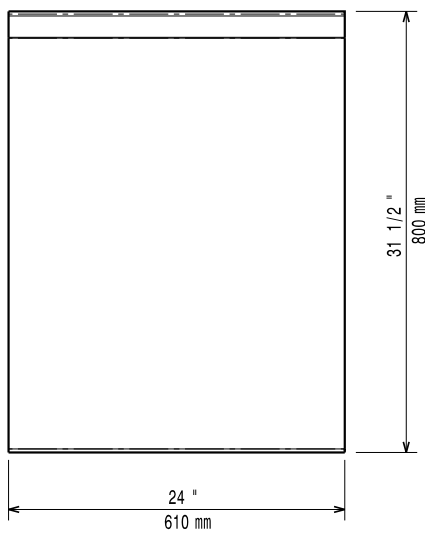

## Short Form Specification

Item No. \_\_\_\_\_

EMPower unit to be Electrolux Ambient Worktop 24" (610 mm). Construction in AISI 304 Stainless Steel. Right-angled side edges to allow flush fitting between EMPower units. Supplied with 6" (150 mm) height adjustable, removable legs.

APPROVAL: \_\_\_\_\_

Electrolux

EMPower  
Ambient Stainless Steel Worktop - 24"

**Electrolux**

# EMPower Ambient Stainless Steel Worktop - 24"

Front

Top

EQ = Equipotential screw

Side

### Key Information:

**Net weight:**

169155 (AN24)	53 lbs (24 kg)
Shipping width:	26 3/8" (670 mm)
Shipping depth:	36 1/32" (915 mm)
Shipping height:	25" (635 mm)
Shipping weight:	62 lbs (28 kg)
Shipping volume:	13.75 ft <sup>3</sup> (0.39 m <sup>3</sup> )