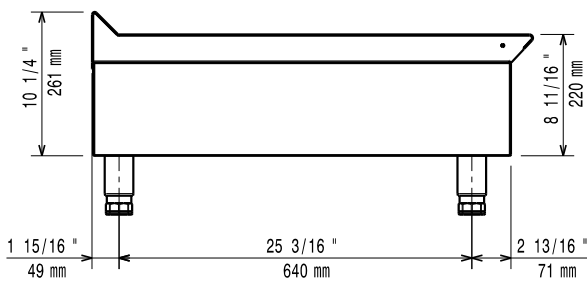

## Short Form Specification

Item No. \_\_\_\_\_

EMPower unit to be Electrolux Ambient Worktop 24" (610 mm). Construction in AISI 304 Stainless Steel. Right-angled side edges to allow flush fitting between EMPower units. Supplied with 6" (150 mm) height adjustable, removable legs.

# EMPower Ambient Stainless Steel Worktop - 24"

Front

Top

EQ = Equipotential screw

Side

### Key Information:

**Net weight:**

169155 (AN24)	53 lbs (24 kg)
Shipping width:	26 3/8" (670 mm)
Shipping depth:	36 1/32" (915 mm)
Shipping height:	25" (635 mm)
Shipping weight:	62 lbs (28 kg)
Shipping volume:	13.75 ft <sup>3</sup> (0.39 m <sup>3</sup> )