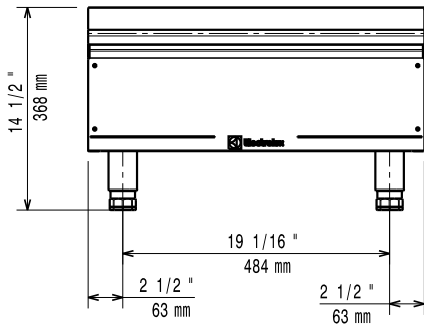

## Short Form Specification

Item No. \_\_\_\_\_

EMPower unit to be Electrolux Ambient Worktop 24" (610 mm). Construction in AISI 304 Stainless Steel. Right-angled side edges to allow flush fitting between EMPower units. Supplied with 6" (150 mm) height adjustable, removable legs.

## Main Features

- Unit may be installed on refrigerated base or open cupboard.
- Front and side panels in Stainless Steel with Scotch Brite finish.
- Right-angled side edges to allow flush fitting joints between units, eliminating gaps and possible dirt traps.
- Provided with kit for side-by-side connection between units for minimizing gaps and possible dirt traps.
- Unit may be installed on refrigerated base by inserting the special pins (optional accessory).
- Unit may be installed on open cupboard by inserting the screws provided as standard with the open cupboards.
- Unit is 24" (610 mm) wide to provide a larger working surface.

# EMPower Ambient Stainless Steel Worktop - 24"

Front

Top

EQ = Equipotential screw

Side

### Key Information:

**Net weight:**

169155 (AN24)	53 lbs (24 kg)
Shipping width:	26 3/8" (670 mm)
Shipping depth:	36 1/32" (915 mm)
Shipping height:	25" (635 mm)
Shipping weight:	62 lbs (28 kg)
Shipping volume:	13.75 ft <sup>3</sup> (0.39 m <sup>3</sup> )