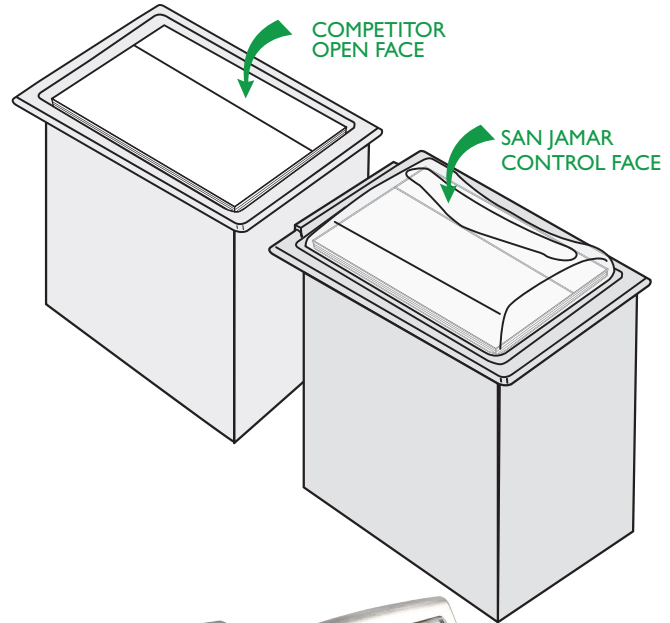

Install without cutting new holes in your counter.

Replace almost any existing in-counter napkin dispenser on the market with optional mounting adapter

Retrofit without the use of tools

Open face dispensers allow customers to take more napkins than they use; increasing your napkin cost.

Metal-Clad is the newest addition to the Venue™ In-counter family

Visit sanjamar.com for installation video

Item	Type/Colors	Capacity	Dimensions L x W x H
 H2005CLBK	clear face plate, black trim	750+ fullfold napkins	8 ¹³ / ₁₆ "(224mm)L x 7 ¹ / ₄ "(178mm)W x 20" (508mm)H
H2005CLSC	clear face plate, stainless steel trim	750+ fullfold napkins	8 ¹³ / ₁₆ "(224mm)L x 7 ¹ / ₄ "(178mm)W x 20" (508mm)H
H2005SC	stainless steel face plate	750+ fullfold napkins	8 ¹³ / ₁₆ "(224mm)L x 7 ¹ / ₄ "(178mm)W x 20" (508mm)H
 H2003CLBK	clear face plate, black trim	750+ interfold napkins	8 ¹³ / ₁₆ "(224mm)L x 7 ¹ / ₄ "(178mm)W x 20 ¹ / ₄ " (514mm)H
H2003CLSC	clear face plate, stainless steel trim	750+ interfold napkins	8 ¹³ / ₁₆ "(224mm)L x 7 ¹ / ₄ "(178mm)W x 20 ¹ / ₄ " (514mm)H
H200ADT	mounting adapter	N/A	Fits counter cutouts: 5 ³ / ₈ "(137mm) Min to 5 ¹³ / ₁₆ "(141mm) Max X 7 ⁷ / ₁₆ "(189mm) Min to 7 ⁵ / ₈ "(194mm) Max