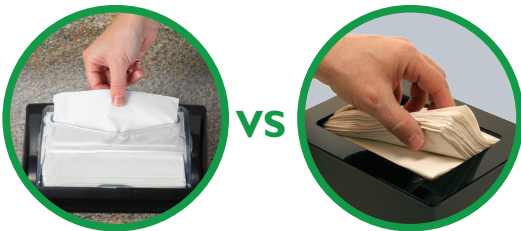

VENUE™ IN-COUNTER NAPKIN DISPENSER

Now Available
in Metal-Clad

Optional mounting adapter
allows dispenser to be
easily retrofitted into most
existing counter holes.

San Jamar introduces the
most versatile in-counter napkin
dispenser in the market.

Save money with
one-at-a-time dispensing

- Control face restricts napkin usage, saving up to 30%
- High capacity, holds over 750 napkins
- Ability to convert easily for variety of napkin types
- NSF certified, easy to clean

Does your in-counter napkin dispenser cost you money?

Venue™ In-counter napkin dispenser offers:

- Patented faceplates provide one-at-a-time dispensing
- Reduce napkin waste and save up to 30%
- Versatile: dispenses fullfold or interfold napkin with interchangeable faceplates
- Universal: dispenses any brand of napkin
- High capacity reduces the need for frequent refills
- High quality, durable
- Create an organized, clean counter space
- Ability to be retrofitted or for new installation
- Now available in Metal-clad Stainless Steel