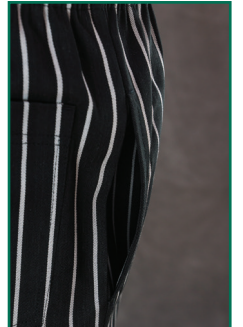

E-Z™ Fit Pants

- EZ-Blend™ material
- Relaxed fit
- 2" elastic waistband with drawstring
- Zip fly closure
- 2 side pockets and 2 rear pockets

Side pockets

ITEM	DESCRIPTION	MATERIAL	COLOR	SIZE
P002BK	EZ™ Fit Pants	EZ-Blend™	Black	XS-5X
P004HT	EZ™ Fit Pants	Yarn-Dyed EZ-Blend™	Houndstooth	XS-5X
P040WS	EZ™ Fit Pants	Yarn-Dyed EZ-Blend™	Black/White Pinstripe	XS-5X