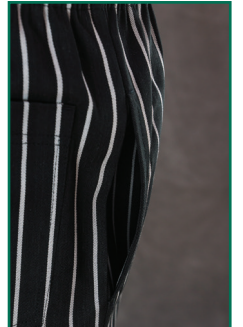

## E-Z™ Fit Pants

- EZ-Blend™ material
- Relaxed fit
- 2" elastic waistband with drawstring
- Zip fly closure
- 2 side pockets and 2 rear pockets

Side pockets

ITEM	DESCRIPTION	MATERIAL	COLOR	SIZE
P002BK	EZ™ Fit Pants	EZ-Blend™	Black	XS-5X
P004HT	EZ™ Fit Pants	Yarn-Dyed EZ-Blend™	Houndstooth	XS-5X
P040WS	EZ™ Fit Pants	Yarn-Dyed EZ-Blend™	Black/White Pinstripe	XS-5X