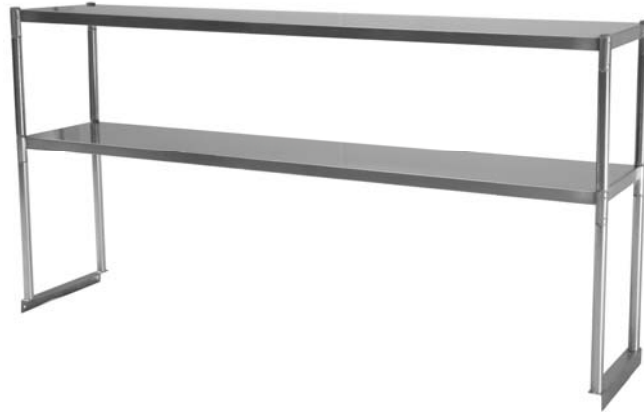

4184 E. Conant St.
 Long Beach, CA 90808
 Tel. 800-500-3519
 Fax. 310-900-1066
 www.turboairinc.com

Project :	
Model # :	
Item # :	Qty :
Available W/H :	
Approval :	

Over Shelves

HIGH QUALITY 304 STAINLESS STEEL

Model : TSOS-

* The loading capacity is 33lbs(15kg) per layer.

Bracket Types

(Unit : inch)

Model	Ga.	L (in.)	D (in.)	H (in.)	C (in.)	Net Weight (lbs)
TSOS-3	18	36	12.8	23.5	1.5	26
TSOS-4	18	48	12.8	23.5	1.5	30
TSOS-5	18	60	12.8	23.5	1.5	35
TSOS-6	18	72	12.8	23.5	1.5	40

Model	Ga.	L (in.)	D (in.)	H (in.)	C (in.)	Net Weight (lbs)
TSOS-3R	18	36	12.8	23.5	1	26
TSOS-4R	18	48	12.8	23.5	1	30
TSOS-5R	18	60	12.8	23.5	1	35
TSOS-6R	18	72	12.8	23.5	1	40