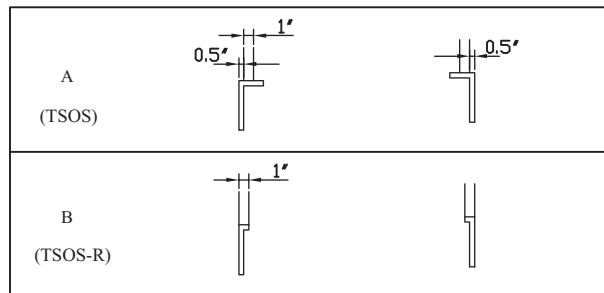

Model : TSOS-

* The loading capacity is 33lbs(15kg) per layer.

Bracket Types

(Unit : inch)

Model	Ga.	L (in.)	D (in.)	H (in.)	C (in.)	Net Weight (lbs)
TSOS-3	18	36	12.8	23.5	1.5	26
TSOS-4	18	48	12.8	23.5	1.5	30
TSOS-5	18	60	12.8	23.5	1.5	35
TSOS-6	18	72	12.8	23.5	1.5	40

Model	Ga.	L (in.)	D (in.)	H (in.)	C (in.)	Net Weight (lbs)
TSOS-3R	18	36	12.8	23.5	1	26
TSOS-4R	18	48	12.8	23.5	1	30
TSOS-5R	18	60	12.8	23.5	1	35
TSOS-6R	18	72	12.8	23.5	1	40