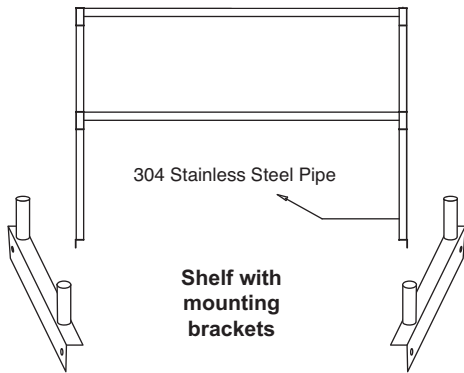

Model : TSOS-

* The loading capacity is 33lbs(15kg) per layer.

Bracket Types

(Unit : inch)

Model	Ga.	L (in.)	D (in.)	H (in.)	C (in.)	Net Weight (lbs)
TSOS-3	18	36	12.8	23.5	1.5	26
TSOS-4	18	48	12.8	23.5	1.5	30
TSOS-5	18	60	12.8	23.5	1.5	35
TSOS-6	18	72	12.8	23.5	1.5	40

Model	Ga.	L (in.)	D (in.)	H (in.)	C (in.)	Net Weight (lbs)
TSOS-3R	18	36	12.8	23.5	1	26
TSOS-4R	18	48	12.8	23.5	1	30
TSOS-5R	18	60	12.8	23.5	1	35
TSOS-6R	18	72	12.8	23.5	1	40