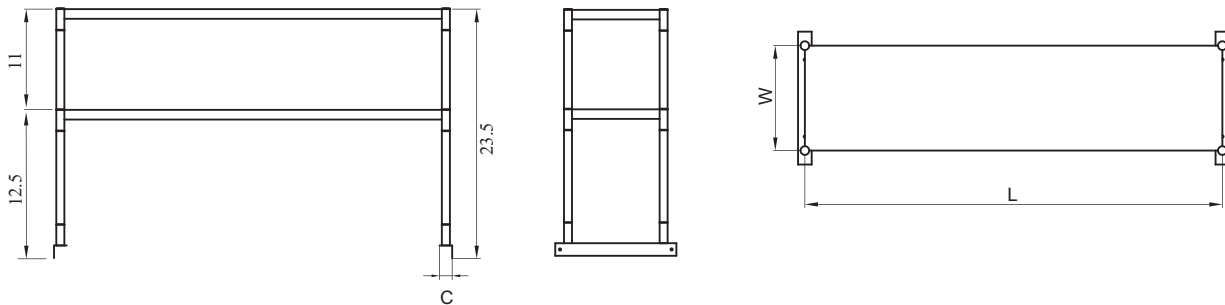

Model : TSOS-

* The loading capacity is 33lbs(15kg) per layer.

Bracket Types

(Unit : inch)

Model	Ga.	L (in.)	D (in.)	H (in.)	C (in.)	Net Weight (lbs)
TSOS-3	18	36	12.8	23.5	1.5	26
TSOS-4	18	48	12.8	23.5	1.5	30
TSOS-5	18	60	12.8	23.5	1.5	35
TSOS-6	18	72	12.8	23.5	1.5	40

Model	Ga.	L (in.)	D (in.)	H (in.)	C (in.)	Net Weight (lbs)
TSOS-3R	18	36	12.8	23.5	1	26
TSOS-4R	18	48	12.8	23.5	1	30
TSOS-5R	18	60	12.8	23.5	1	35
TSOS-6R	18	72	12.8	23.5	1	40