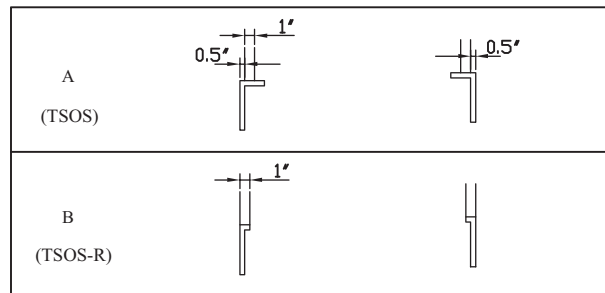

Model : TSOS-

* The loading capacity is 33lbs(15kg) per layer.

Bracket Types

(Unit : inch)

Model	Ga.	L (in.)	D (in.)	H (in.)	C (in.)	Net Weight (lbs)
TSOS-3	18	36	12.8	23.5	1.5	26
TSOS-4	18	48	12.8	23.5	1.5	30
TSOS-5	18	60	12.8	23.5	1.5	35
TSOS-6	18	72	12.8	23.5	1.5	40

Model	Ga.	L (in.)	D (in.)	H (in.)	C (in.)	Net Weight (lbs)
TSOS-3R	18	36	12.8	23.5	1	26
TSOS-4R	18	48	12.8	23.5	1	30
TSOS-5R	18	60	12.8	23.5	1	35
TSOS-6R	18	72	12.8	23.5	1	40