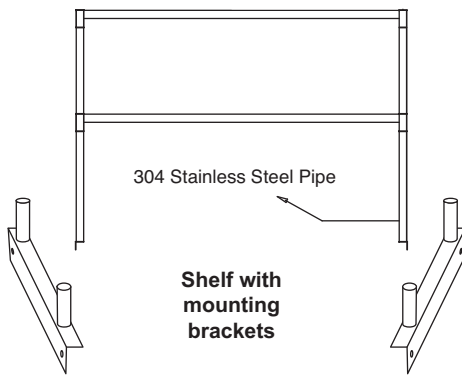

Model : TSOS-

* The loading capacity is 33lbs(15kg) per layer.

Bracket Types

(Unit : inch)

Model	Ga.	L (in.)	D (in.)	H (in.)	C (in.)	Net Weight (lbs)
TSOS-3	18	36	12.8	23.5	1.5	26
TSOS-4	18	48	12.8	23.5	1.5	30
TSOS-5	18	60	12.8	23.5	1.5	35
TSOS-6	18	72	12.8	23.5	1.5	40

Model	Ga.	L (in.)	D (in.)	H (in.)	C (in.)	Net Weight (lbs)
TSOS-3R	18	36	12.8	23.5	1	26
TSOS-4R	18	48	12.8	23.5	1	30
TSOS-5R	18	60	12.8	23.5	1	35
TSOS-6R	18	72	12.8	23.5	1	40