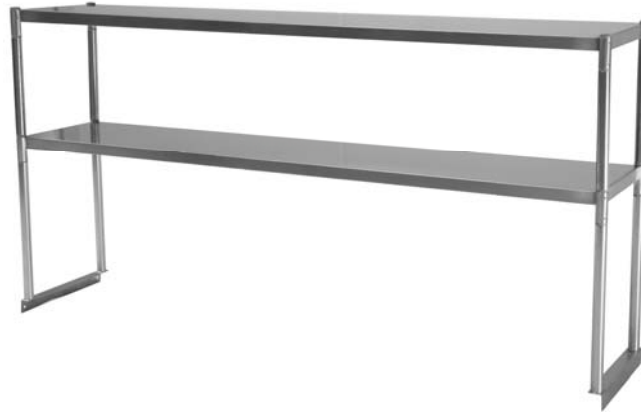

4184 E. Conant St.
 Long Beach, CA 90808
 Tel. 800-500-3519
 Fax. 310-900-1066
 www.turboairinc.com

Project :	
Model # :	
Item # :	Qty :
Available W/H :	
Approval :	

Over Shelves

HIGH QUALITY 304 STAINLESS STEEL

Model : TSOS-

* The loading capacity is 33lbs(15kg) per layer.

Bracket Types

(Unit : inch)

Model	Ga.	L (in.)	D (in.)	H (in.)	C (in.)	Net Weight (lbs)
TSOS-3	18	36	12.8	23.5	1.5	26
TSOS-4	18	48	12.8	23.5	1.5	30
TSOS-5	18	60	12.8	23.5	1.5	35
TSOS-6	18	72	12.8	23.5	1.5	40

Model	Ga.	L (in.)	D (in.)	H (in.)	C (in.)	Net Weight (lbs)
TSOS-3R	18	36	12.8	23.5	1	26
TSOS-4R	18	48	12.8	23.5	1	30
TSOS-5R	18	60	12.8	23.5	1	35
TSOS-6R	18	72	12.8	23.5	1	40