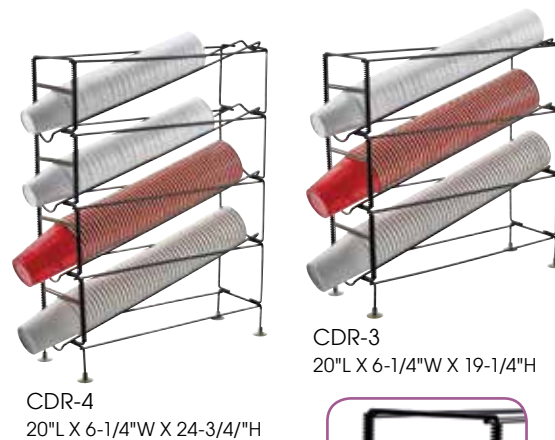

- ◆ Made of durable ABS plastic
- ◆ Designed for cups with rim diameters from 3-1/8" to 4-1/2"
- ◆ Built-in clips allow dispenser to be adjusted without removing from the counter

ITEM	DESCRIPTION	UOM	CASE
CDIC-4	24"L x 5-1/4"Dia	Each	1/9

CUP DISPENSER, RACKS & ORGANIZERS

CUP DISPENSING RACKS

Keep self-service counters neat and tidy with this economical organizer for paper, plastic or foam cups.

- ◆ Load from front or back; dispenses one at a time
- ◆ Suction feet securely hold dispenser on a flat surface
- ◆ For cups from 8 oz to 44 oz w/rims between 3-1/8" and 4" diameter
- ◆ Available with three (3) or four (4) tiers

ITEM	DESCRIPTION	UOM	CASE
CDR-3	3-Tier	Each	1/2
CDR-4	4-Tier	Each	1/2

CUP & LID ORGANIZERS

The ideal solution for busy self-service stations with limited countertop space. Made of durable, easy to clean ABS plastic. Multi-functional compartments keep cups, lids, condiments and stirrers in their place.

ITEM	DESCRIPTION	UOM	CASE
CLO-2D	2 Tiers & 2 Stacks	Each	1/4
CLO-3D	2 Tiers & 3 Stacks	Each	1/4
CLSO-2T	3 Tiers & 2 Stacks	Each	1/4
CLSO-3T	3 Tiers & 3 Stacks	Each	1/4

CLO-2D
8-1/2"L x 8-5/8"W x 12-1/4"H