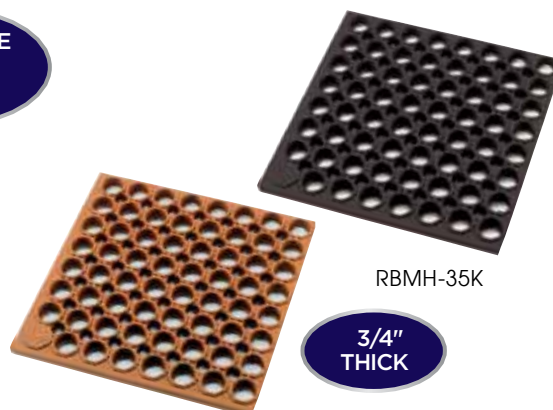

Lays flat & does not curl/rip with constant foot traffic

Tapered, weighted, durable edge

### ENTRYWAY FLOOR MATS

FMC-310C

FMC-310U

TAPERED, WEIGHTED, DURABLE

- ◆ Top-grade, natural rubber
- ◆ Anti-slip and anti-fatigue
- ◆ Excellent drainage in wet areas
- ◆ Durable and enduring over long-term wear
- ◆ Easily trim to customize for best fit around equipment legs and structural poles

### ANTI-SLIP & ANTI-FATIGUE RUBBER FLOOR MATS

AVAILABLE FLAT OR ROLLED

#### STRAIGHT EDGE FLOOR MATS

- ◆ Ideal for general use areas
- ◆ Anti-slip
- ◆ Anti-fatigue
- ◆ Grease-resistant
- ◆ 3/4" thick

ITEM	DESCRIPTION	COLOR	UOM	CASE
RBMH-35K	3' x 5'	Black	Each	1
RBMH-35R	3' x 5'	Red	Each	1
RBMH-35K-R	3' x 5', Rolled	Black	Each	1
RBMH-35R-R	3' x 5', Rolled	Red	Each	1