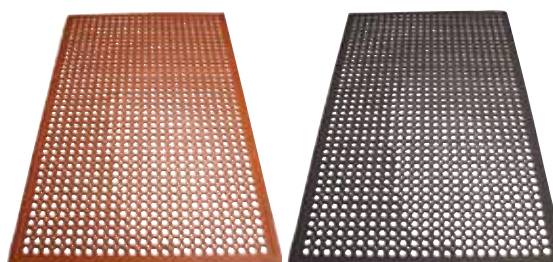

Lays flat & does not curl/rip with constant foot traffic

Tapered, weighted, durable edge

### ENTRYWAY FLOOR MATS

FMC-310C

FMC-310U

TAPERED, WEIGHTED, DURABLE

- ◆ Top-grade, natural rubber
- ◆ Anti-slip and anti-fatigue
- ◆ Excellent drainage in wet areas
- ◆ Durable and enduring over long-term wear
- ◆ Easily trim to customize for best fit around equipment legs and structural poles

#### STRAIGHT EDGE FLOOR MATS

- ◆ Ideal for general use areas
- ◆ Anti-slip
- ◆ Anti-fatigue
- ◆ Grease-resistant
- ◆ 3/4" thick

ITEM	DESCRIPTION	COLOR	UOM	CASE
RBMH-35K	3' x 5'	Black	Each	1
RBMH-35R	3' x 5'	Red	Each	1
RBMH-35K-R	3' x 5', Rolled	Black	Each	1
RBMH-35R-R	3' x 5', Rolled	Red	Each	1

#### BEVELED EDGE FLOOR MATS

- ◆ Tapered edge helps to reduce tripping
- ◆ Anti-slip
- ◆ Anti-fatigue
- ◆ 1/2" thick

ITEM	DESCRIPTION	COLOR	UOM	CASE
RBM-35K	3' x 5'	Black	Each	1
RBM-35R	3' x 5'	Red	Each	1
RBM-35K-R	3' x 5', Rolled	Black	Each	1
RBM-35R-R	3' x 5', Rolled	Red	Each	1