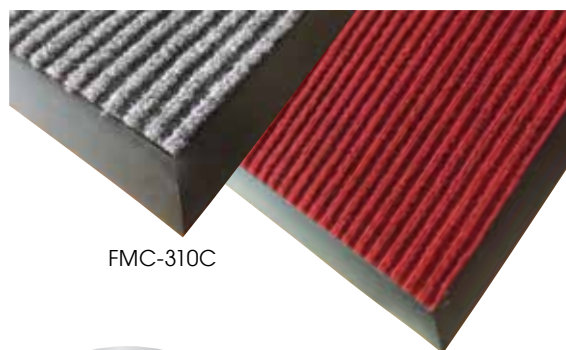

### CARPET ENTRYWAY FLOOR MATS

- ◆ Vinyl backing prevents curling/ripping and stays flat for safe footing

ITEM	DESCRIPTION	COLOR	UOM	CASE
FMC-310C	3' x 10'	Charcoal	Each	1
FMC-310U	3' x 10'	Burgundy	Each	1
FMC-35C	3' x 5'	Charcoal	Each	1
FMC-35U	3' x 5'	Burgundy	Each	1
FMC-46C	4' x 6'	Charcoal	Each	1
FMC-46U	4' x 6'	Burgundy	Each	1

Lays flat & does not curl/rip with constant foot traffic

Tapered, weighted, durable edge

### ENTRYWAY FLOOR MATS

FMC-310C

FMC-310U

TAPERED, WEIGHTED, DURABLE

- ◆ Top-grade, natural rubber
- ◆ Anti-slip and anti-fatigue
- ◆ Excellent drainage in wet areas
- ◆ Durable and enduring over long-term wear
- ◆ Easily trim to customize for best fit around equipment legs and structural poles

#### STRAIGHT EDGE FLOOR MATS

- ◆ Ideal for general use areas
- ◆ Anti-slip
- ◆ Anti-fatigue
- ◆ Grease-resistant
- ◆ 3/4" thick

ITEM	DESCRIPTION	COLOR	UOM	CASE
RBMH-35K	3' x 5'	Black	Each	1
RBMH-35R	3' x 5'	Red	Each	1
RBMH-35K-R	3' x 5', Rolled	Black	Each	1
RBMH-35R-R	3' x 5', Rolled	Red	Each	1