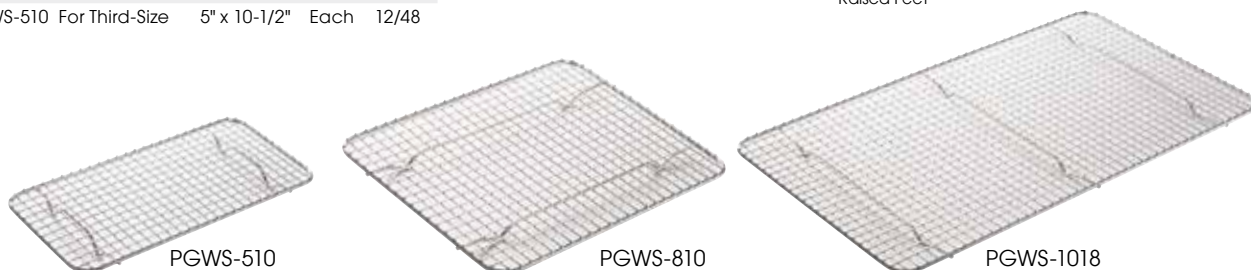

STAINLESS STEEL STEAM PAN GRATES

- ◆ Feet elevate food to keep from sticking to steam pan
- ◆ Can also be used as a cooling or icing rack
- ◆ Rust resistant

ITEM	DESCRIPTION	STEAM PAN SIZE	UOM	CASE
PGWS-1018	For Full-Size	10" x 18"	Each	12/48
PGWS-810	For Half-Size	8" x 10"	Each	12/48
PGWS-510	For Third-Size	5" x 10-1/2"	Each	12/48

STEAM PAN GRATES

Raised Feet

SEE PAGE 223 FOR SHEET PAN GRATES

CHROME-PLATED STEAM PAN GRATES

ITEM	DESCRIPTION	STEAM PAN SIZE	UOM	CASE
PGW-1018	For Full-Size	10" x 18"	Each	12/48
PGW-810	For Half-Size	8" x 10"	Each	12/48
PGW-510	For Third-Size	5" x 10-1/2"	Each	12/48

FALSE BOTTOMS

- ◆ 18/8 stainless steel
- ◆ Rust resistant
- ◆ Fits standard steam pan sizes

ITEM	DESCRIPTION	UOM	CASE
SPFB-1	Full-Size	Each	10/20
SPFB-2	Half-Size	Each	10/40
SPFB-3	Third-Size	Each	12/48
SPFB-4	Quarter-Size	Each	12/48
SPFB-6	Sixth-Size	Each	12/72
SPFB-9	Ninth-Size	Each	12/72

FALSE BOTTOMS

ADAPTOR BARS

- ◆ Stainless steel

ITEM	DESCRIPTION	UOM	CASE
ADB-12	12"L x 1"W	Each	12/144
ADB-20	20"L x 1"W	Each	12/120

ADAPTOR BARS