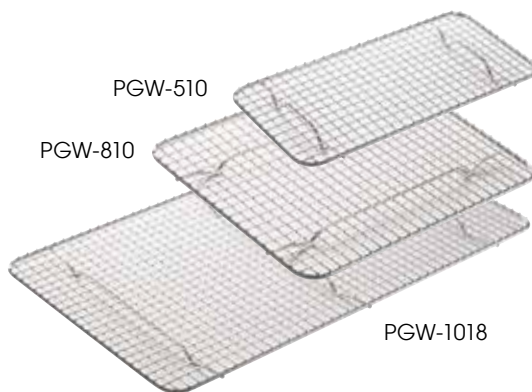

STAINLESS STEEL STEAM PAN GRATES

- ◆ Feet elevate food to keep from sticking to steam pan
- ◆ Can also be used as a cooling or icing rack
- ◆ Rust resistant

ITEM	DESCRIPTION	STEAM PAN SIZE	UOM	CASE
PGWS-1018	For Full-Size	10" x 18"	Each	12/48
PGWS-810	For Half-Size	8" x 10"	Each	12/48
PGWS-510	For Third-Size	5" x 10-1/2"	Each	12/48

STEAM PAN GRATES

Raised Feet

SEE PAGE 223 FOR SHEET PAN GRATES

CHROME-PLATED STEAM PAN GRATES

ITEM	DESCRIPTION	STEAM PAN SIZE	UOM	CASE
PGW-1018	For Full-Size	10" x 18"	Each	12/48
PGW-810	For Half-Size	8" x 10"	Each	12/48
PGW-510	For Third-Size	5" x 10-1/2"	Each	12/48

FALSE BOTTOMS

- ◆ 18/8 stainless steel
- ◆ Rust resistant
- ◆ Fits standard steam pan sizes

ITEM	DESCRIPTION	UOM	CASE
SPFB-1	Full-Size	Each	10/20
SPFB-2	Half-Size	Each	10/40
SPFB-3	Third-Size	Each	12/48
SPFB-4	Quarter-Size	Each	12/48
SPFB-6	Sixth-Size	Each	12/72
SPFB-9	Ninth-Size	Each	12/72