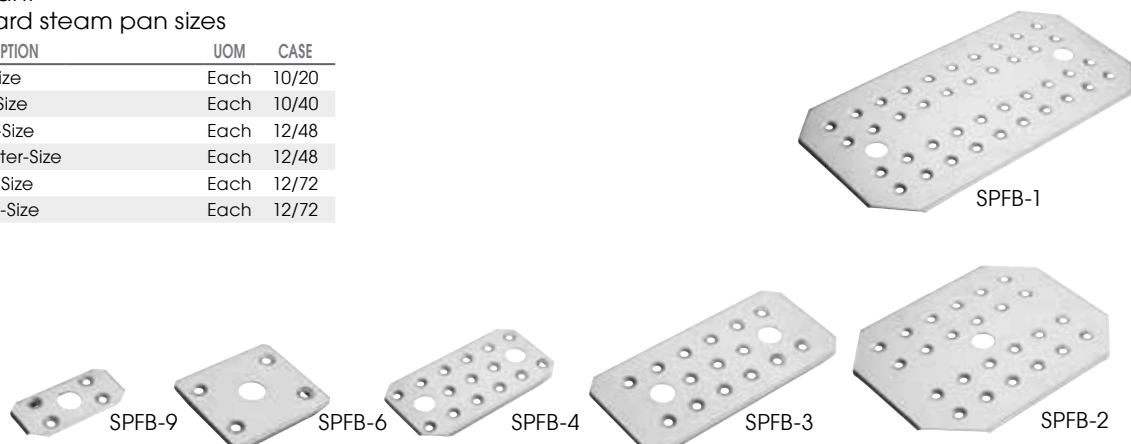

STAINLESS STEEL STEAM PAN GRATES

- ◆ Feet elevate food to keep from sticking to steam pan
- ◆ Can also be used as a cooling or icing rack
- ◆ Rust resistant

ITEM	DESCRIPTION	STEAM PAN SIZE	UOM	CASE
PGWS-1018	For Full-Size	10" x 18"	Each	12/48
PGWS-810	For Half-Size	8" x 10"	Each	12/48
PGWS-510	For Third-Size	5" x 10-1/2"	Each	12/48

STEAM PAN GRATES

Raised Feet

SEE PAGE 223 FOR SHEET PAN GRATES

CHROME-PLATED STEAM PAN GRATES

ITEM	DESCRIPTION	STEAM PAN SIZE	UOM	CASE
PGW-1018	For Full-Size	10" x 18"	Each	12/48
PGW-810	For Half-Size	8" x 10"	Each	12/48
PGW-510	For Third-Size	5" x 10-1/2"	Each	12/48

FALSE BOTTOMS

- ◆ 18/8 stainless steel
- ◆ Rust resistant
- ◆ Fits standard steam pan sizes

ITEM	DESCRIPTION	UOM	CASE
SPFB-1	Full-Size	Each	10/20
SPFB-2	Half-Size	Each	10/40
SPFB-3	Third-Size	Each	12/48
SPFB-4	Quarter-Size	Each	12/48
SPFB-6	Sixth-Size	Each	12/72
SPFB-9	Ninth-Size	Each	12/72

FALSE BOTTOMS

ADAPTOR BARS

- ◆ Stainless steel

ITEM	DESCRIPTION	UOM	CASE
ADB-12	12"L x 1"W	Each	12/144
ADB-20	20"L x 1"W	Each	12/120

ADAPTOR BARS